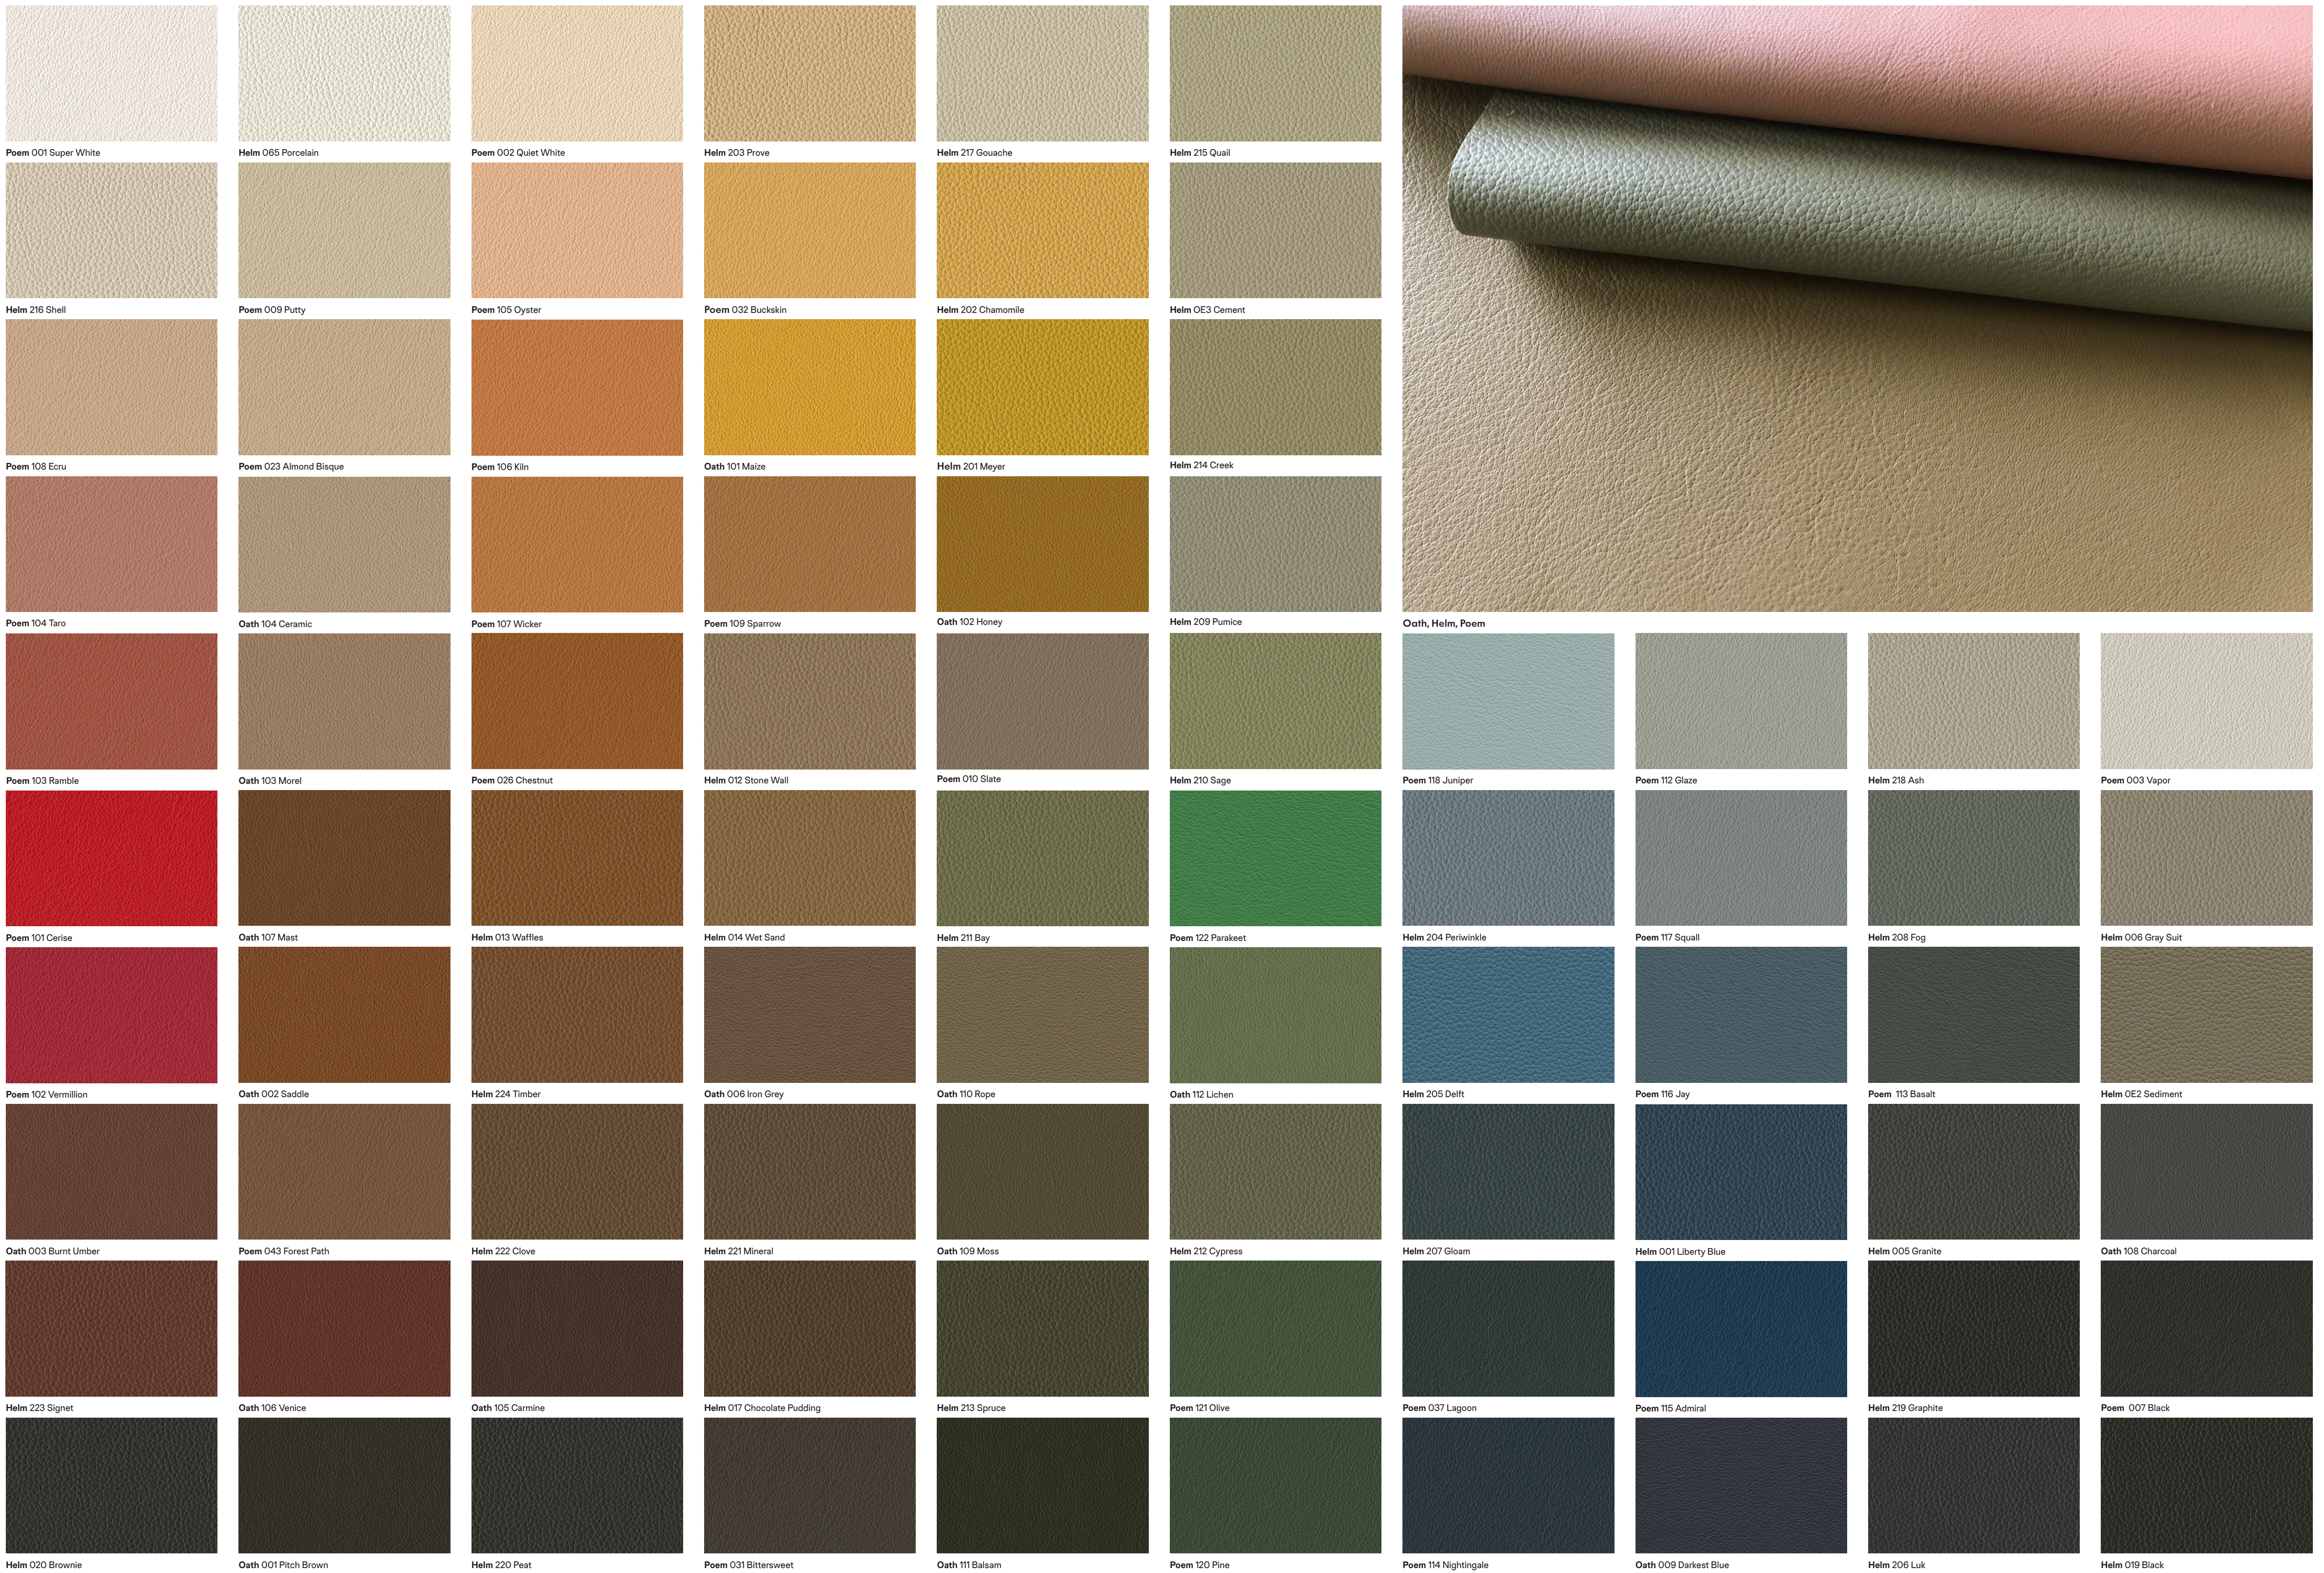

London-based interior designer, educator, and writer Ilse Crawford designs for systemic well-being through close consideration of materials and lived experiences. Edelman's design studio was curious to engage Crawford's holistic approach and invited her to refresh the color palettes for three quintessential leathers: Helm, Oath, and Poem. Through meticulous study of each leather's specific properties and potential applications, Crawford developed new palettes to reflect their unique identities. From the subtle pebble grain of Helm to the supple hand of Oath to the expressive surface of Poem, the trio celebrates leather as a tactile, responsive, and inherently resilient natural material.

Edelman leathers are developed with boutique tanneries across Europe with hides sourced in Italy, Germany, and Switzerland to ensure adherence to humane veterinary practices and premium raw materials.

- 3 styles: Helm, Oath, and Poem
- 84 colors shown
- Visit [edelmanleather.com](https://edelmanleather.com) to view all 88 colors
- PFAS-Free Protective Topcoat

# Helm, Oath, and Poem by Ilse Crawford

Edelman

**Helm by Ilse Crawford**

Dye Method: Transparent Dye and Pigment

Weight: 2.62 oz/sq ft (800 gr/sm)

Hide Size: 50 – 60 square feet

Hide Thickness: 1.0 – 1.2 millimeters