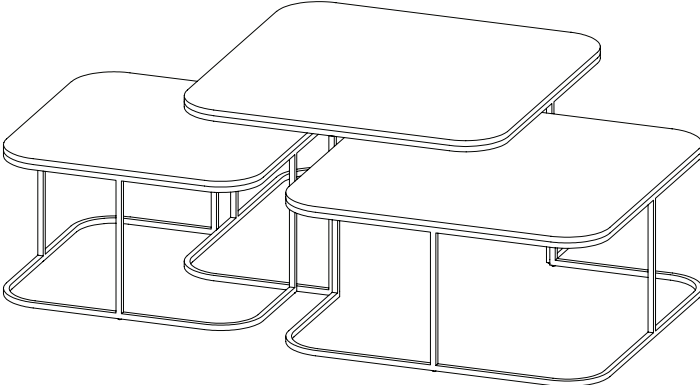

# Trim

Typicals - Group 8  
Coffee Nesting - Triple

Quantity	Description	Model Code	Starting List Price
1	Trim Side Table, 30" x 30" x 16", Open	TR3030160	766
1	Trim Side Table, 30" x 30" x 14", Open	TR3030140	758
1	Trim Side Table, 24" x 24" x 14", Open	TR2424140	695