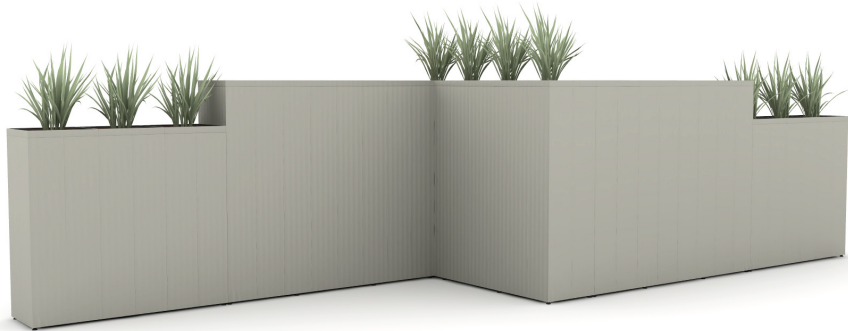

stylex

VINA 02

Materials priced in Grade B Fabric. This specification is for budget purposes and reflects list pricing.

VINA 02

LINE	PART NUMBER	PART DESCRIPTION	QTY	LIST	EXT. LIST
1	VNP103028	Vina, Planter, Triple, 10D x 30W, 28H	2	\$1,799.00	\$3,598.00
2	VNP104035	Vina, Planter, Quad, 10D x 40W, 35H	1	\$2,699.00	\$2,699.00
3	VNS104035	Vina, Surface, 10D x 40W, 35H	2	\$3,223.00	\$6,446.00
				Quote Total:	\$12,743.00