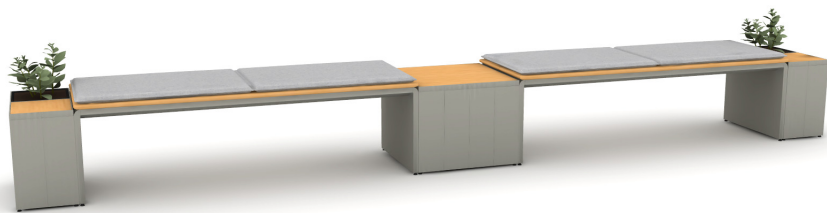

stylex

VINA 04

Materials priced in Grade B Fabric. This specification is for budget purposes and reflects list pricing.

VINA 04

LINE	PART NUMBER	PART DESCRIPTION	QTY	LIST	EXT. LIST
1	VNAUP2	Vina, Accessory, Bench Uph Pad, Double	2	\$980.00	\$1,960.00
2	VNB206017	Vina, Bench, Bench Double, 17.25H	2	\$3,158.00	\$6,316.00
3	VNP101016	Vina, Planter, Single, 10D x 10W, 16.5H	2	\$816.00	\$1,632.00
4	VNS101016	Vina, Surface, 10D x 10W, 16.5H	2	\$1,136.00	\$2,272.00
5	VNS202016	Vina, Surface, Large, 20D x 20W, 16.5H	1	\$2,301.00	\$2,301.00
				Quote Total:	\$14,481.00