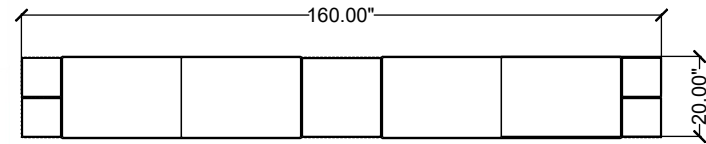

stylex

VINA 04

Materials priced in Grade B Fabric. This specification is for budget purposes and reflects list pricing.

VINA 04

LINE	PART NUMBER	PART DESCRIPTION	QTY	LIST	EXT. LIST
1	VNAUP2	Vina, Accessory, Bench Uph Pad, Double	2	\$980.00	\$1,960.00
2	VNB206017	Vina, Bench, Bench Double, 17.25H	2	\$3,158.00	\$6,316.00
3	VNP101016	Vina, Planter, Single, 10D x 10W, 16.5H	2	\$816.00	\$1,632.00
4	VNS101016	Vina, Surface, 10D x 10W, 16.5H	2	\$1,136.00	\$2,272.00
5	VNS202016	Vina, Surface, Large, 20D x 20W, 16.5H	1	\$2,301.00	\$2,301.00
				Quote Total:	\$14,481.00