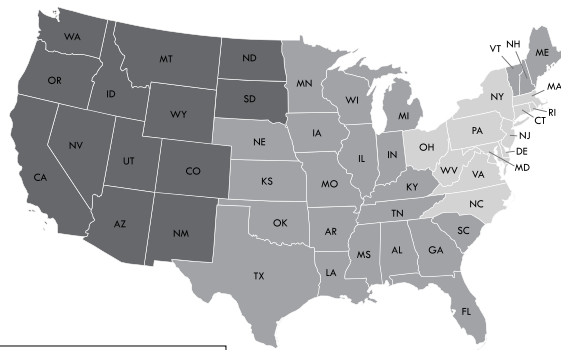

# Guaranteed Freight Program

Stylex offers a Guaranteed Freight Program, which provides the purchaser the ability to determine shipping and handling charges at the time of order. Freight charges will be calculated as a percentage of the net product price and added to the invoice at the time of shipment. The continental United States has been divided into three zones. Please use the map below to determine freight charges for the product's destination. There is a minimum freight charge of \$250

## ZONE 1 - 4%

Connecticut  
 Delaware  
 New York  
 New Jersey  
 Maryland  
 Massachusetts  
 North Carolina  
 Ohio  
 Pennsylvania  
 Rhode Island  
 Virginia  
 Washington D.C.  
 West Virginia

## ZONE 2 - 5%

Alabama  
 Arkansas  
 Canada, Ontario  
 Canada, Quebec  
 Florida  
 Georgia  
 Iowa  
 Illinois  
 Indiana  
 Kansas  
 Kentucky  
 Louisiana  
 Nebraska  
 New Hampshire  
 Oklahoma  
 Maine  
 Michigan  
 Minnesota  
 Missouri  
 Mississippi  
 South Carolina  
 Tennessee  
 Texas  
 Vermont  
 Wisconsin

## Quote Per Project

Alaska  
 Hawaii  
 Canada  
 (outside Ontario  
 & Quebec)  
 Mexico