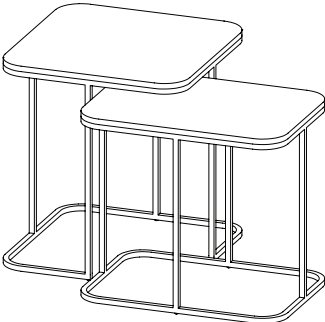

# Trim

Typicals - Group 5  
Side Nesting - Open/Closed

Quantity	Description	Model Code	Starting List Price
1	Trim Side Table, 18" x 18" x 20", Open	TR1818200	533
1	Trim Side Table, 20" x 14" x 18", Closed	TR201418C	539