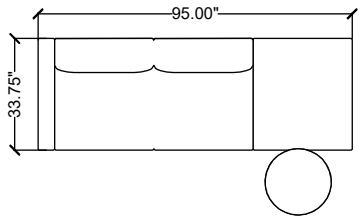

stylex

METRUM 05

Materials priced in Grade B Fabric. This specification is for budget purposes and reflects list pricing.

stylex

METRUM 05

#	Qty	Part Number	Description	List	Ext. List
Metrum 05					
1	1	ADB24T20SW	Adorn Side Table, Tall Height, 20" Dia x 24" H, Solid Wood	$1,316.00	$1,316.00
2	1	MT12	Low-Back Double	$4,086.00	$4,086.00
3	1	MT01	Bench Single	$1,578.00	$1,578.00
4	1	MT44	Standard Arm	$586.00	$586.00
				Total Metrum 05	$7,566.00