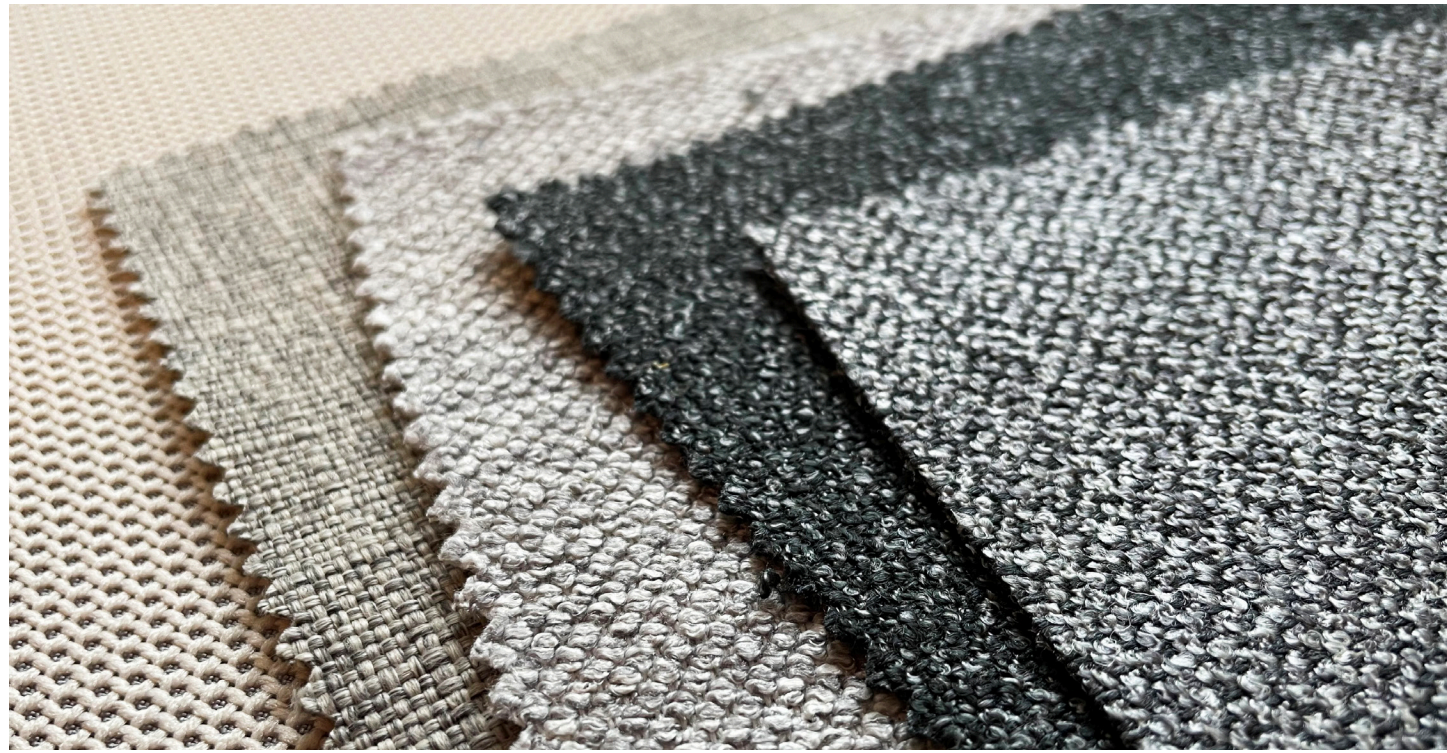

C O L O R C A R D

stylex

MOMENTUM
TEXTILES & WALLCOVERING

The workplace of today and tomorrow needs to stay relevant and meet the needs of a hybrid workforce. Adaptable products for an easy shifting from private to semiprivate to public are more important than ever. Casual solutions for spontaneous gatherings are important but must also be complimented by private workspaces. With this hybrid model in mind, Momentum Textiles and Wallcovering offers four new upholsteries perfect for the hybrid environment; Deka, Feltro, Guru & Mello. These textiles will help foster cozy and informal gathering spaces for collaboration or can be used vertically to build focused work zones such as partitions or pods. Paired with top selling patterns, Infinity, Marathon, Smart Soft and Tradition, the Color Card showcases a full range of color and texture perfect for any environment.

B E N E F I T S

- Includes four new textures offering softness, durability and maximum comfort
- PFAS-free soil repellent finish
- Superior water repellency
- Cleans with soap and water
- E84 approved
- GREENGUARD certified

PATTERN	GRADE
Origin	A
Deka	B
Feltro	B
Guru	B
Infinity	B
Marathon	B
Mello	B
Tradition	B
Smart Soft	C

CONNECT WITH
YOUR SALES REP

FIND MY REP

COVID-19
APPROVED
CLEANERS

Search for Covid Cleaners

All Momentum fabrics are made with recycled or natural fibers. All products are GREENGUARD certified.