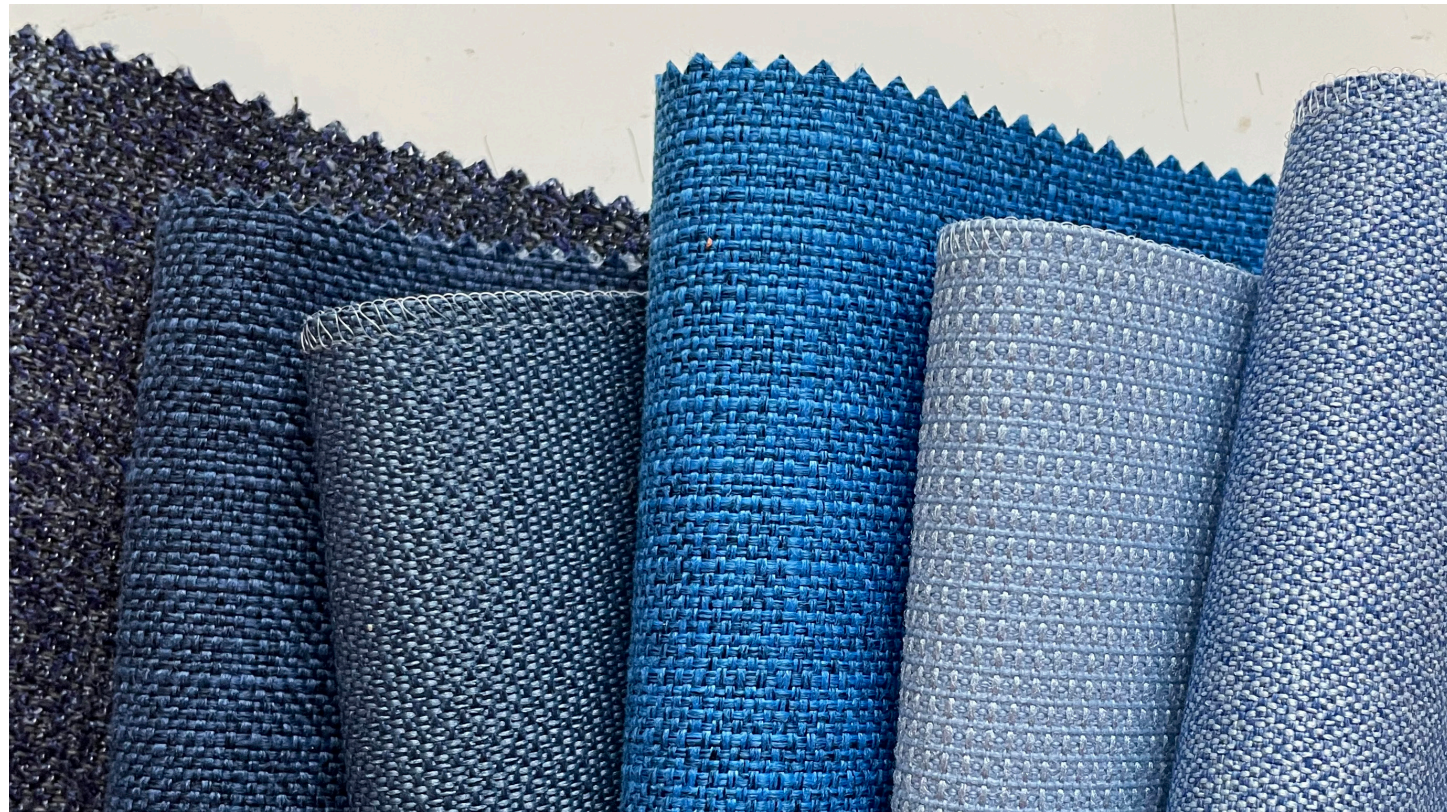

C O L O R C A R D

stylex

MOMENTUM
TEXTILES & WALLCOVERING

The workplace of today and tomorrow needs to stay relevant and meet the needs of a hybrid workforce. Adaptable products for an easy shifting from private to semiprivate to public are more important than ever. Casual solutions for spontaneous gatherings are important but must also be complimented by private workspaces. With this hybrid model in mind, Momentum Textiles and Wallcovering offers four new upholsteries perfect for the hybrid environment; Deka, Feltro, Guru & Mello. These textiles will help foster cozy and informal gathering spaces for collaboration or can be used vertically to build focused work zones such as partitions or pods. Paired with top selling patterns, Infinity, Marathon, Smart Soft and Tradition, the Color Card showcases a full range of color and texture perfect for any environment.

B E N E F I T S

- Includes four new textures offering softness, durability and maximum comfort
- PFAS-free soil repellent finish
- Superior water repellency
- Cleans with soap and water
- E84 approved
- GREENGUARD certified

PATTERN	GRADE
Origin	A
Deka	B
Feltro	B
Guru	B
Infinity	B
Marathon	B
Mello	B
Tradition	B
Smart Soft	C

CONNECT WITH
YOUR SALES REP

FIND MY REP

COVID-19
APPROVED
CLEANERS

Search for Covid Cleaners

All Momentum fabrics are made with recycled or natural fibers. All products are GREENGUARD certified.