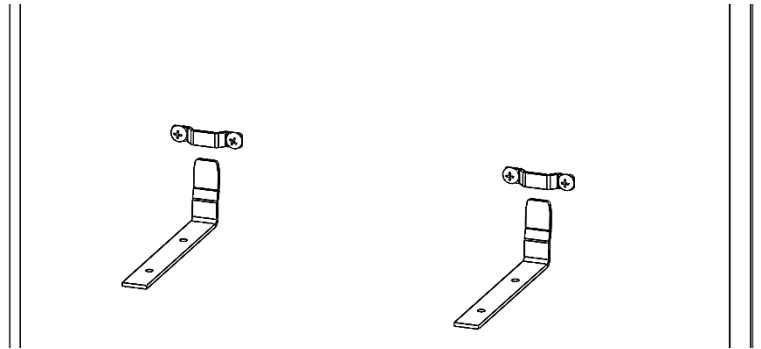

## SHARE PRIVACY SCREEN INSTALLATION INSTRUCTIONS

Step 1.

Hold screen in front of you with brackets facing rear of chair.

Step 2.

Position screen brackets above chair brackets.

Step 3.

Slide screen over chair brackets until both sides of screen have registered.

Step 4.

Pull screen down until lower panel brackets are just above lower chair brackets.