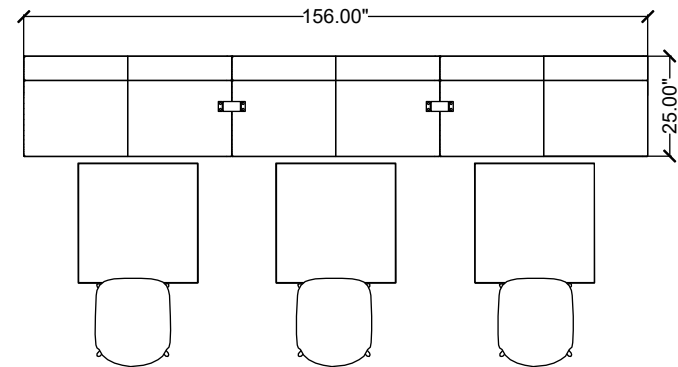

stylex

LUNA 06

Materials priced in Grade B Fabric. This specification is for budget purposes and reflects list pricing.

LUNA 06

LINE	PART NUMBER	PART DESCRIPTION	QTY	LIST	EXT. LIST
1	LNP11H52	Luna, Plinth, Standard, High Back, 52in Long, Standard Uph	1	$4,408.00	$4,408.00
2	LNP11H52	Luna, Plinth, Standard, High Back, 52in Long, Standard Uph	1	$4,408.00	$4,408.00
3	LNP11H52	Luna, Plinth, Standard, High Back, 52in Long, Standard Uph	1	$4,408.00	$4,408.00
4	OB-TR30030-ST1-B29	True Rectangle	3	$1,400.00	$4,200.00
5	VR13140	Verve, Four-Leg Wood Frame, Armless, Fully Upholstered	3	$1,383.00	$4,149.00
				Quote Total:	$21,573.00