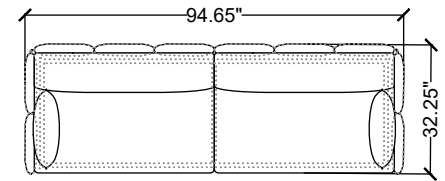

stylex

AMBI 08

Materials priced in Grade B Fabric. This specification is for budget purposes and reflects list pricing.

AMBI 08

LINE	PART NUMBER	PART DESCRIPTION	QTY	LIST	EXT. LIST
1	OK11	Oko, Lounge, Wood Shell	2	\$4,246.00	\$8,492.00
2	AMACP1	Ambi, Throw Pillow	2	\$199.00	\$398.00
3	AMFS3090LB30	Ambi, Straight Frame and Screen, 30D x 90W, Low Screen, 30in End Screen, Both Sides	1	\$3,930.00	\$3,930.00
4	AMSG15L	Ambi, Seating, Single Plus, Low Screen Attachment, Standard Uph	2	\$2,686.00	\$5,372.00
5	UM181	Umo Coffee Table, Oak	1	\$4,479.00	\$4,479.00
6	UM281	Umo Side Table, Oak	1	\$1,669.00	\$1,669.00
				Quote Total:	\$24,340.00