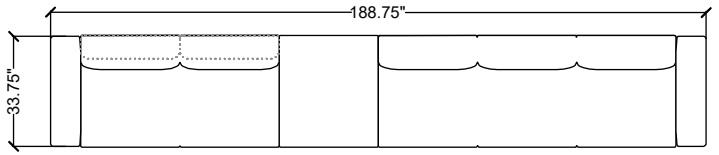

stylex

METRUM 01

Materials priced in Grade B Fabric. This specification is for budget purposes and reflects list pricing.

stylex

METRUM 01

#	Qty	Part Number	Description	List	Ext. List
Metrum 01					
1	1	ADB15T36MT	Adorn Coffee Table, Large, 36" Dia x 15" H, Metal	\$971.00	\$971.00
2	1	MT22	High-Back Double	\$5,041.00	\$5,041.00
3	1	MT41	Cantilever Arm	\$641.00	\$641.00
4	1	MT41	Cantilever Arm	\$641.00	\$641.00
5	1	MT01	Bench Single	\$1,578.00	\$1,578.00
6	1	MT13	Low-Back Triple	\$5,683.00	\$5,683.00
				Total Metrum 01	\$14,555.00