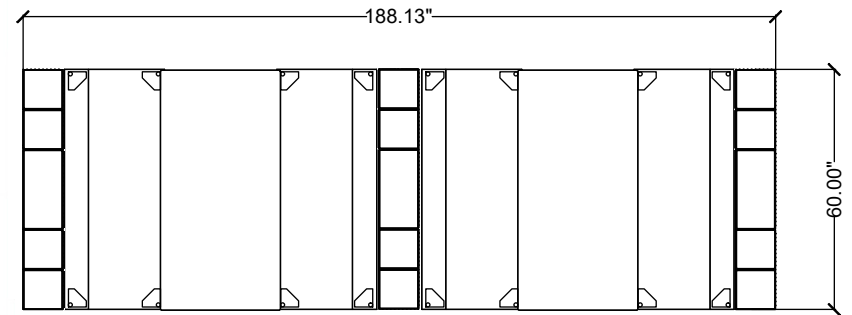

stylex

VINA 07

Materials priced in Grade B Fabric. This specification is for budget purposes and reflects list pricing.

VINA 07

| LINE | PART NUMBER | PART DESCRIPTION | QTY | LIST | EXT. LIST |
|------|----------------|---|-----|---------------------|--------------------|
| 1 | CATRB29T3060LM | Cala, Café, 29H, True Rectangle, 30D x 60W, Laminate | 2 | \$3,092.00 | \$6,184.00 |
| 2 | LNE11L60 | Luna, Elevated, Standard, Low Back, 60in Long, Standard Uph | 4 | \$4,029.00 | \$16,116.00 |
| 3 | VNP102035 | Vina, Planter, Double, 10D x 20W, 35H | 6 | \$1,805.00 | \$10,830.00 |
| 4 | VNT102035 | Vina, Tray Surface, 10D x 20W, 35H | 3 | \$1,862.00 | \$5,586.00 |
| | | | | Quote Total: | \$38,716.00 |