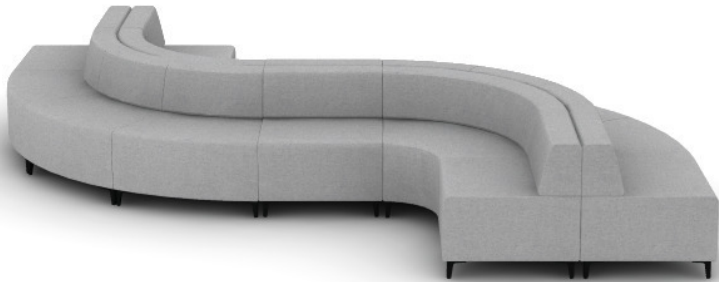

stylex

SHARE 01

Materials priced in Grade B Fabric. This specification is for budget purposes and reflects list pricing.

stylex

SHARE 01

#	Qty	Part Number	Description	List	Ext. List
Share 01					
1	6	SH1118	Single Seater Chair - Task Height - Standard Upholstery with NWL stitch	\$2,422.00	\$14,532.00
2	2	SH1478	90 Degree Inside Curved Chair - Task Height - Standard Upholstery with NWL stitch	\$4,049.00	\$8,098.00
3	6	SH1558	30 Degree Outside Curved Chair - Task Height - Standard Upholstery with NWL stitch	\$2,842.00	<u>\$17,052.00</u>
				Total Share 01	\$39,682.00