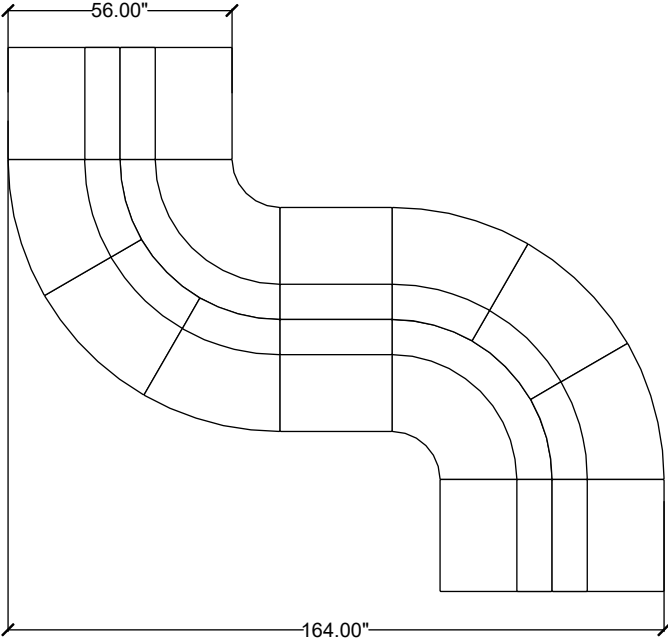

stylex

SHARE 01

Materials priced in Grade B Fabric. This specification is for budget purposes and reflects list pricing.

stylex

SHARE 01

#	Qty	Part Number	Description	List	Ext. List
Share 01					
1	6	SH1118	Single Seater Chair - Task Height - Standard Upholstery with NWL stitch	\$2,422.00	\$14,532.00
2	2	SH1478	90 Degree Inside Curved Chair - Task Height - Standard Upholstery with NWL stitch	\$4,049.00	\$8,098.00
3	6	SH1558	30 Degree Outside Curved Chair - Task Height - Standard Upholstery with NWL stitch	\$2,842.00	<u>\$17,052.00</u>
				Total Share 01	\$39,682.00