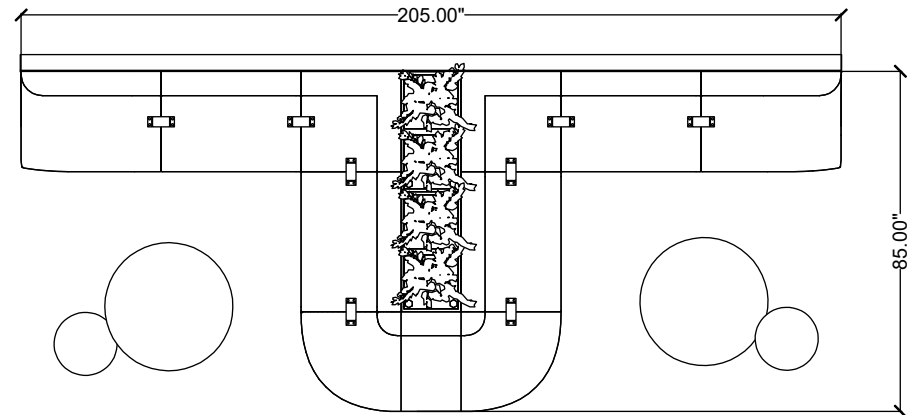

## LUNA 02

Materials priced in Grade B Fabric. This specification is for budget purposes and reflects list pricing.

## LUNA 02

LINE	PART NUMBER	PART DESCRIPTION	QTY	LIST	EXT. LIST
1	LN6P2ALB	Luna, Planter, Double, Enclosed, Low Back	2	\$2,872.00	\$5,744.00
2	LNP31L35	Luna, Plinth, Armless Left End, Low Back, 35in Long, Standard Uph	1	\$3,179.00	\$3,179.00
3	LNP11L35	Luna, Plinth, Standard, Low Back, 35in Long, Standard Uph	4	\$3,058.00	\$12,232.00
4	LNP42L25	Luna, Plinth, Square Inside Corner, Low Back, Standard Uph	2	\$3,110.00	\$6,220.00
5	LNP52L65	Luna, Plinth, Round End Cap, Low Back, 65in Long, Standard Uph	1	\$4,167.00	\$4,167.00
6	LNP32L35	Luna, Plinth, Armless Right End, Low Back, 35in Long, Standard Uph	1	\$3,179.00	\$3,179.00
7	DU501	Dau Wire Table Small	2	\$1,243.00	\$2,486.00
8	DU503	Dau Upholstered Table Large	2	\$2,686.00	\$5,372.00
				<b>Quote Total:</b>	<b>\$42,579.00</b>