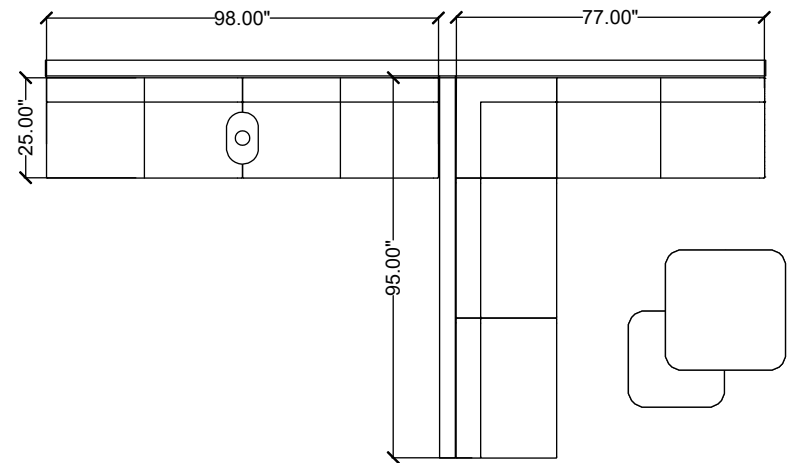

stylex

LUNA 08

Materials priced in Grade B Fabric. This specification is for budget purposes and reflects list pricing.

LUNA 08

LINE	PART NUMBER	PART DESCRIPTION	QTY	LIST	EXT. LIST
1	LN72	Luna, Wireless Charging Tray, Solid Wood	1	$840.00	$840.00
2	LNE11L49	Luna, Elevated, Standard, Low Back, 49in Long, Standard Uph	1	$3,185.00	$3,185.00
3	LNE11L49	Luna, Elevated, Standard, Low Back, 49in Long, Standard Uph	1	$3,185.00	$3,185.00
4	LNE11L52	Luna, Elevated, Standard, Low Back, 52in Long, Standard Uph	1	$3,424.00	$3,424.00
5	LNE11L35	Luna, Elevated, Standard, Low Back, 35in Long, Standard Uph	1	$2,480.00	$2,480.00
6	LNE42L25	Luna, Elevated, Square Inside Corner, Low Back, Standard Uph	1	$2,459.00	$2,459.00
7	LNE11L35	Luna, Elevated, Standard, Low Back, 35in Long, Standard Uph	1	$2,480.00	$2,480.00
8	TR242412CMT	Trim, 24Lx24Wx12H, Closed Base	1	$1,212.00	$1,212.00
9	TR303016OLM	Trim, 30Lx30Wx16H, Open Base	1	$1,594.00	$1,594.00

Quote Total: $20,859.00