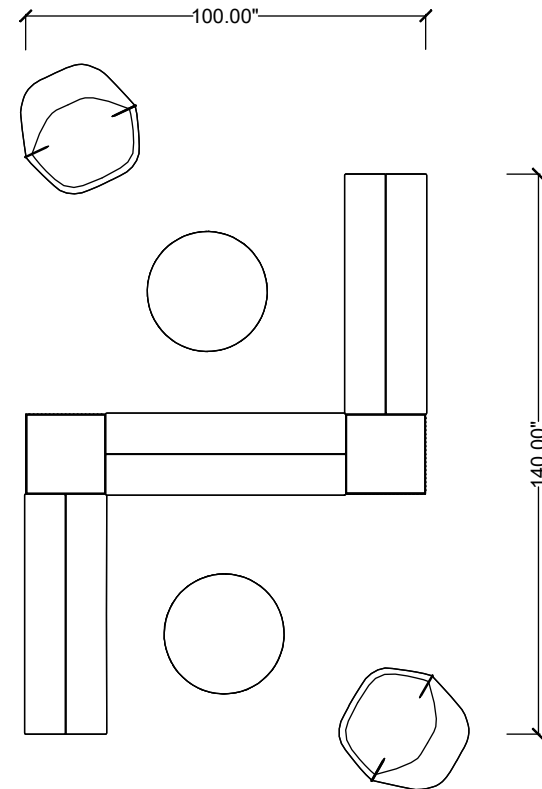

stylex

VINA 06

Materials priced in Grade B Fabric. This specification is for budget purposes and reflects list pricing.

VINA 06

LINE	PART NUMBER	PART DESCRIPTION	QTY	LIST	EXT. LIST
1	ADB125T30MT	Adorn B125 in, T30 in, Metal	2	\$973.00	\$1,946.00
2	DU11016	Dau Lounge Single, Glide	2	\$2,951.00	\$5,902.00
3	VNB206017	Vina, Bench, Bench Double, 17.25H	3	\$3,158.00	\$9,474.00
4	VNP202016	Vina, Planter, Large, 20D x 20W, 16.5H	2	\$1,688.00	\$3,376.00
				Quote Total:	\$20,698.00