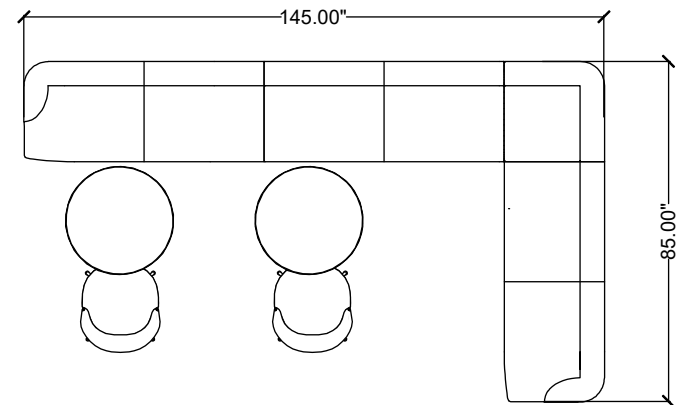

stylex

LUNA 01

Materials priced in Grade B Fabric. This specification is for budget purposes and reflects list pricing.

LUNA 01

LINE	PART NUMBER	PART DESCRIPTION	QTY	LIST	EXT. LIST
1	LNE21L60	Luna, Elevated, Arm Left, Low Back, 60in Long, Standard Uph	1	\$4,122.00	\$4,122.00
2	LNE11L60	Luna, Elevated, Standard, Low Back, 60in Long, Standard Uph	1	\$3,663.00	\$3,663.00
3	LNE41L25	Luna, Elevated, Round Inside Corner, Low Back, Standard Uph	1	\$2,489.00	\$2,489.00
4	LNE22L60	Luna, Elevated, Arm Right, Low Back, 60in Long, Standard Uph	1	\$4,122.00	\$4,122.00
5	OB-RD27000-ST1-B29	Obair Multi-Purpose Table with Single Base - Round 27" Straight Edge	2	\$1,334.00	\$2,668.00
6	UL1110	Underline Chair, Armless, Four Leg Metal	2	\$1,064.00	\$2,128.00
				Quote Total:	\$19,192.00