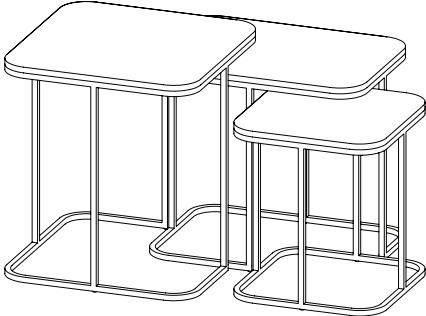

# Trim

Typicals - Group 7  
Side Nesting - Triple

	Quantity	Description	Model Code	Starting List Price
	1	Trim Side Table, 18" x 18" x 20", Open	TR1818200	533
	1	Trim Side Table, 20" x 14" x 18", Open	TR2014180	539
	1	Trim Side Table, 14" x 14" x 16", Closed	TR141416C	477
<b>Total Typical Group 7</b>				<b>1,549</b>