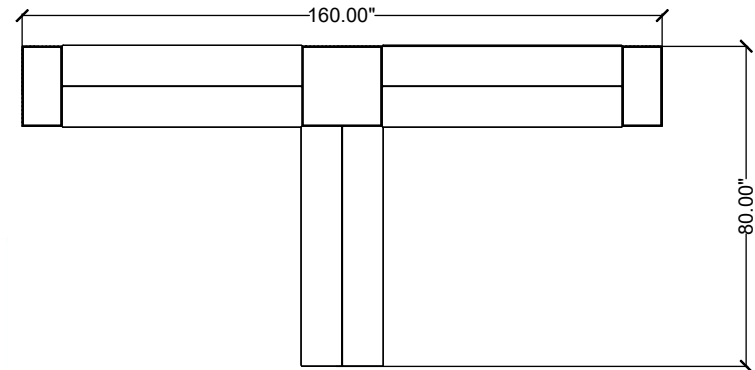

stylex

VINA 05

Materials priced in Grade B Fabric. This specification is for budget purposes and reflects list pricing.

VINA 05

LINE	PART NUMBER	PART DESCRIPTION	QTY	LIST	EXT. LIST
1	VNB206017	Vina, Bench, Bench Double, 17.25H	3	\$3,158.00	\$9,474.00
2	VNP202016	Vina, Planter, Large, 20D x 20W, 16.5H	1	\$1,688.00	\$1,688.00
3	VNT102016	Vina, Tray Surface, 10D x 20W, 16.5H	2	\$1,124.00	\$2,248.00
				Quote Total:	\$13,410.00