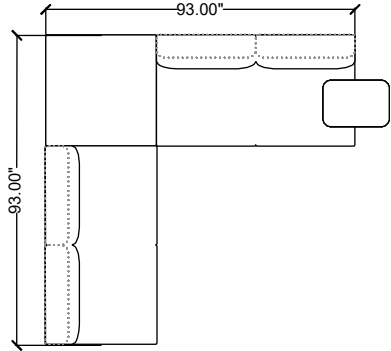

stylex

METRUM 04

Materials priced in Grade B Fabric. This specification is for budget purposes and reflects list pricing.

stylex

METRUM 04

#	Qty	Part Number	Description	List	Ext. List
Metrum 04					
1	1	TR2014245	20Lx14Wx24.5H, Pull-Up	\$1,647.00	\$1,647.00
2	1	MT22	High-Back Double	\$5,041.00	\$5,041.00
3	1	MT22	High-Back Double	\$5,041.00	\$5,041.00
4	1	MT54SW81	Full Corner Table, White Oak	\$1,511.00	\$1,511.00
				Total Metrum 04	\$13,240.00