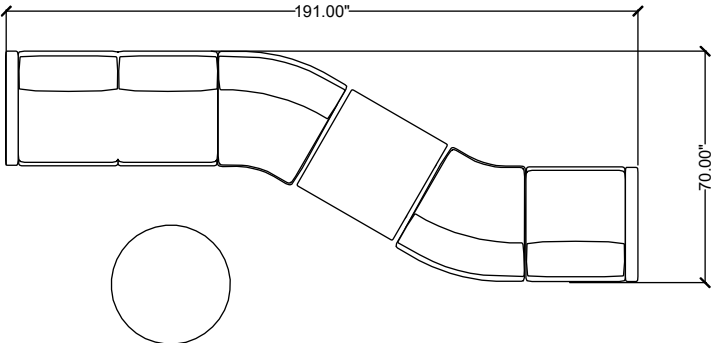

stylex

NYC 01

Materials priced in Grade B Fabric. This specification is for budget purposes and reflects list pricing.

stylex

NYC 01

#	Qty	Part Number	Description	List	Ext. List
NYC 01					
1	1	DA1SFGR	Dia Coffee Table, 36"D, 14.5"H, Glass	\$2,212.00	\$2,212.00
2	1	NY121	Wrap-Over Two-Seat	\$6,222.00	\$6,222.00
3	2	NY151	Wrap-Over 150-Degree Corner	\$4,418.00	\$8,836.00
4	2	NY24	Single 4" Arm	\$712.00	\$1,424.00
5	1	NY51	Full Table	\$5,404.00	\$5,404.00
6	1	NY111	Wrap-Over One-Seat	\$3,771.00	\$3,771.00
Total NYC 01				\$27,869.00	\$27,869.00