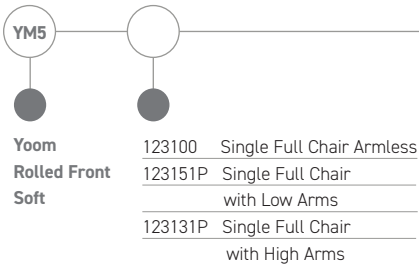

Yoom Rolled Soft

Lounge
Rolled Front - Single Full

	Series	Style	Type	Dimensions	Ydg.	Sq. ft.	C.O.M. Fabric Upholstery Grades													Leather Upholstery Grades					
							C.O.M	A	B	C	D	E	F	G	H	I	J	K	L	M	W	X	Y	E1	E2
Single Full Chair Armless	YM	5	123100	26"H x 45.25"D x 36.25"W	5.3	81	3,363	3,787	4,020	4,241	4,473	4,707	4,961	5,217	5,515	5,904	6,367	6,834	7,289	7,753	5,739	6,357	8,356	9,186	11,438
Single Full Chair with Low Arms	YM	5	123151P	26"H x 45.25"D x 55.25"W	8.8	146	5,271	5,993	6,388	6,765	7,157	7,549	7,983	8,415	8,923	9,576	10,361	11,150	11,927	12,711	9,565	10,689	14,296	15,798	19,868
Single Full Chair with High Arms	YM	5	123131P	26"H x 45.25"D x 55.25"W	9.4	146	5,657	6,407	6,824	7,215	7,625	8,043	8,495	8,949	9,479	10,168	10,989	11,820	12,627	13,451	9,957	11,075	14,696	16,200	20,276

To Order Follow Steps 1-5

1. Series/Style 2. Type