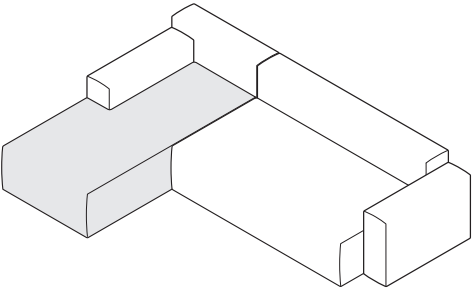

General Information

Rolled Side
The option of a 'Rolled Side' is offered on Double Seats, Double Full Seats, Chaise Right, and Chaise Left units capping the end of a layout. Seam direction is altered from the standard 'Rolled Front' for a consistent pattern with adjacent seats. This enables striped and patterned fabrics to line up across units. Please refer to the sample layouts on this page as a reference for each 'Rolled Side' unit. Selection of rolled side units will be reviewed and suggested by Stylex per customer layout. Refer to page 8 for pricing information.

Double Seat - Rolled Side

Double Full Seat - Rolled Side

Chaise Right - Rolled Side

General Information

YM061 - Privacy Screen (25")

Privacy Screens
Yoom Privacy Screens are field installed and can be installed on seats, backs and arms. They can be used to provide privacy and definition to the space or can be directly used as a back with throw pillows in lieu of the traditional Yoom Backs or Back to Backs. Three different privacy screen widths have been created to keep pace with the specifiers creativity.