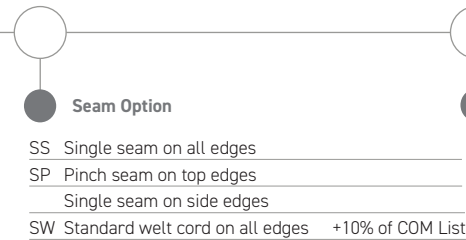

To Order Follow Steps 1-5

1. Series/Style 2. Type

3. Seam Options

4. Decorative Stitch Colors 5. Glides/Casters/Legs

6. Options

7. Textile

Yoom Rolled Soft

Lounge
Rolled Front - Single Full Chair with Right or Left Arm