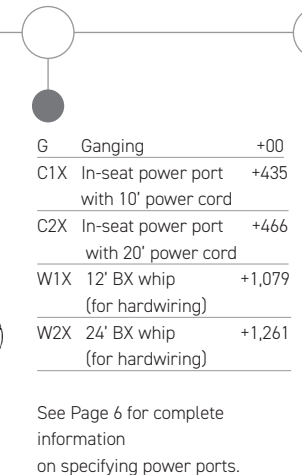

To Order Follow Steps 1-5

1. Series/Style 2. Type

3. Seam Options

4. Decorative Stitch Colors 5. Glides/Casters/Legs

6. Options

7. Textile

Yoom Rolled Soft

Lounge
Rolled Front - Single Full Chair with Right or Left Arm