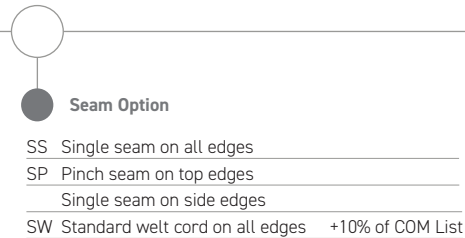

3. Seam Options