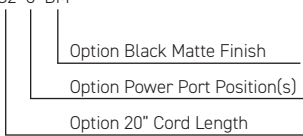

Power Port Ordering: To Order Follow Steps 1-4

Example: C2 3 BM

1. Length and Harness End

- C1X 10' cord length w/ NEMA 5-15P
- C2X 10' cord length w/ NEMA 5-15P
- W1X 12' BX whip (for hardwiring)
- W1X 24' BX whip (for hardwiring)

2. Position

- Position 1 thru 8
- *See above for power port location restrictions.

3. Option Power Port Finish

○ BL Blue	○ FG Forest Green	○ RD Red
○ BM Black Matte	○ LG Light Gray	○ RO Red Orange
○ BR Brass	○ MG Meadow Green	○ RR Rusty Red
○ BT Black Twilight	○ MK Milk	○ SB Soft Blue
○ CP Champagne	○ MS Metallic Silver	○ SD Sand
○ DB Dark Bronze	○ NK Nickel	○ TC Terracotta
○ DG Dark Gray	○ NV Navy	○ TP Taupe
○ DP Dusty Pink	○ OR Orange	○ TS Textured Slate
	○ PY Pale Yellow	○ YL Yellow