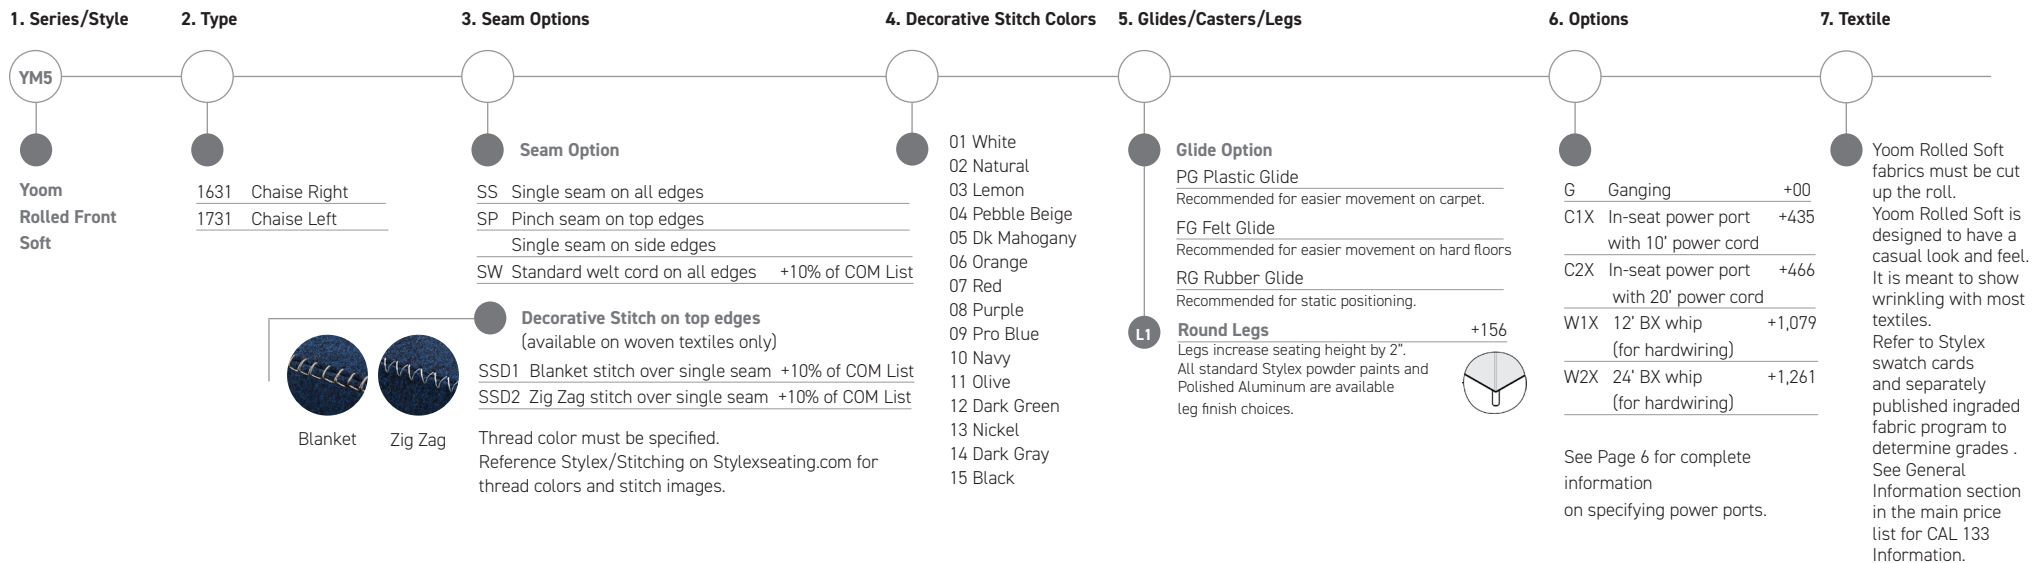

Series	Style	Type	Dimensions	Ydg.	Sq. ft.	C.O.M. Fabric Upholstery Grades														Leather Upholstery Grades						
						C.O.M	A	B	C	D	E	F	G	H	I	J	K	L	M	W	X	Y	E1	E2		
Chaise Right	YM	5	1631	26"H x 36.25"D x 70.25"W	7.2	103	5,041	5,605	5,915	6,210	6,518	6,828	7,164	7,503	7,902	8,415	9,029	9,646	10,253	10,868	8,072	8,861	11,410	12,471	15,343	
Chaise Left	YM	5	1731	26"H x 36.25"D x 70.25"W	7.2	103	5,041	5,605	5,915	6,210	6,518	6,828	7,164	7,503	7,902	8,415	9,029	9,646	10,253	10,868	8,072	8,861	11,410	12,471	15,343	

To Order Follow Steps 1-5