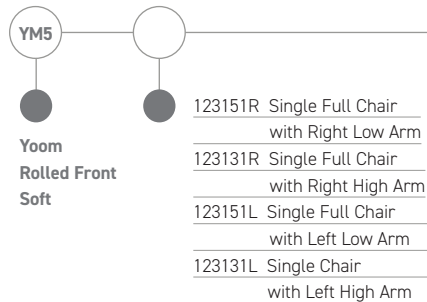

Yoom Rolled Soft

Lounge
Rolled Front - Single Full Chair with Right or Left Arm

	Series	Style	Type	Dimensions	Ydg.	Sq. ft.	C.O.M. Fabric Upholstery Grades														Leather Upholstery Grades				
							C.O.M	A	B	C	D	E	F	G	H	I	J	K	L	M	W	X	Y	E1	E2
Single Full Chair with Right Low Arm	YM	5	123151R	26"H x 45.25"D x 45.75"W	7.0	113	4,317	4,890	5,204	5,503	5,815	6,128	6,472	6,816	7,219	7,740	8,364	8,992	9,608	10,232	7,652	8,523	11,326	12,492	15,653
Single Full Chair with Right High Arm	YM	5	123131R	26"H x 45.25"D x 45.75"W	7.3	113	4,510	5,097	5,422	5,728	6,049	6,375	6,728	7,083	7,497	8,036	8,678	9,327	9,958	10,602	7,848	8,716	11,526	12,693	15,857
Single Full Chair with Left Low Arm	YM	5	123151L	26"H x 45.25"D x 45.75"W	7.0	113	4,317	4,890	5,204	5,503	5,815	6,128	6,472	6,816	7,219	7,740	8,364	8,992	9,608	10,232	7,652	8,523	11,326	12,492	15,653
Single Full Chair with Left High Arm	YM	5	123131L	26"H x 45.25"D x 45.75"W	7.3	113	4,510	5,097	5,422	5,728	6,049	6,375	6,728	7,083	7,497	8,036	8,678	9,327	9,958	10,602	7,848	8,716	11,526	12,693	15,857

To Order Follow Steps 1-5

1. Series/Style 2. Type