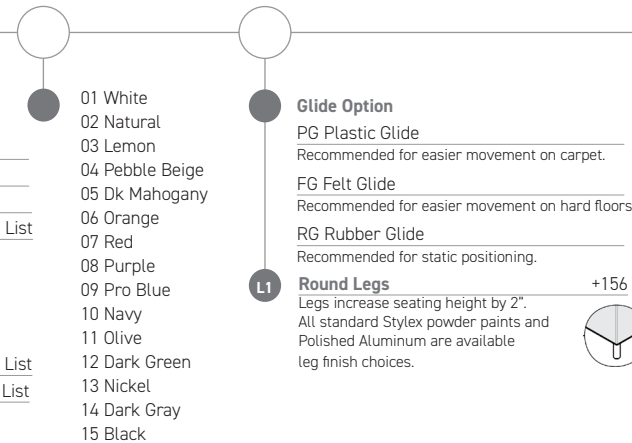

To Order Follow Steps 1-5

1. Series/Style 2. Type

3. Seam Options

4. Decorative Stitch Colors 5. Glides/Casters/Legs

6. Options

7. Textile

Yoom Rolled Soft

Lounge
Rolled Front - Single Full Chair with Right or Left Arm

To Order Follow Steps 1-5

1. Series/Style 2. Type

3. Seam Options

4. Decorative Stitch Colors 5. Glides/Casters/Legs

6. Options

See Page 6 for complete information on specifying power ports.

7. Textile