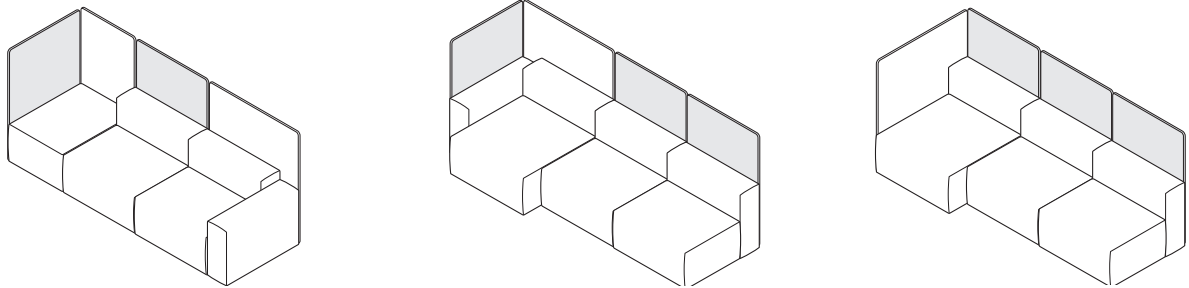

YM062 - Privacy Screens (34")