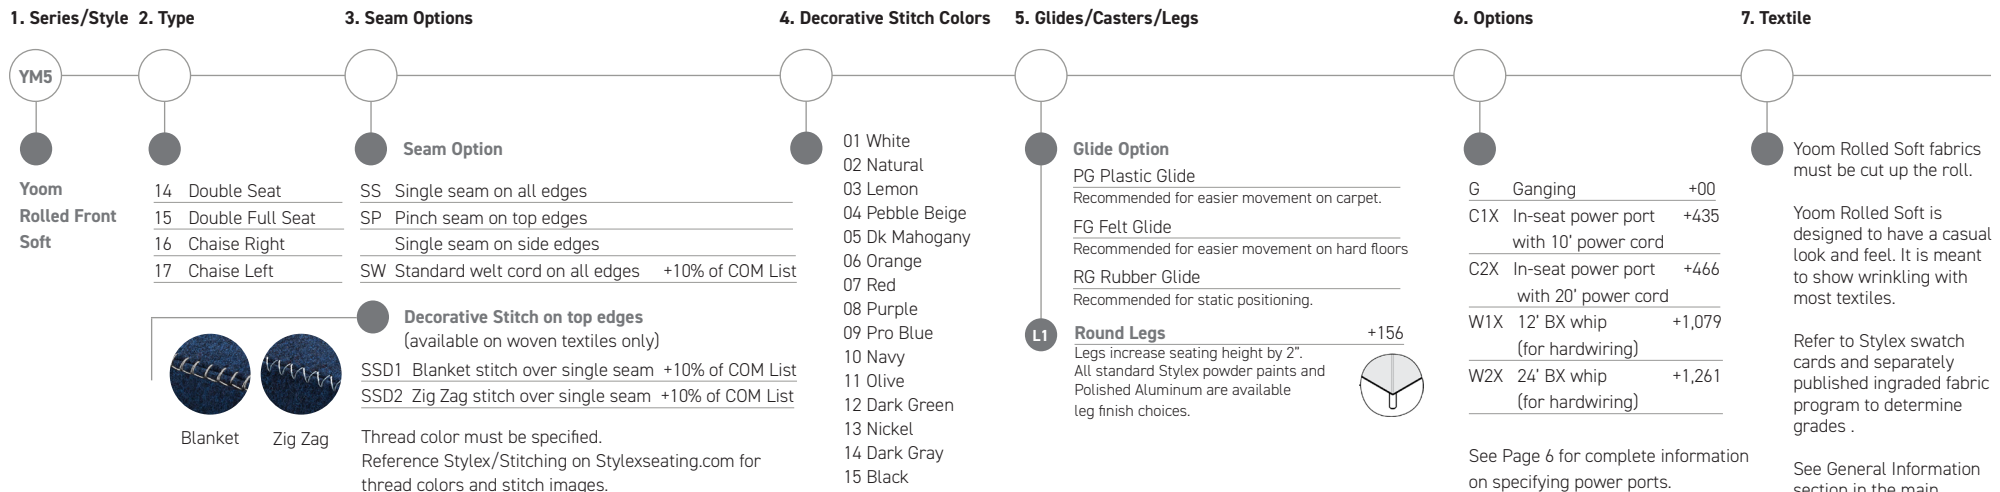

Yoom Rolled Soft

Lounge
Rolled Front - Double Seat / Chaise

	Series	Style	Type	Dimensions	Ydg.	Sq. ft.	C.O.M. Fabric Upholstery Grades													Leather Upholstery Grades					
							C.O.M	A	B	C	D	E	F	G	H	I	J	K	L	M	W	X	Y	E1	E2
 Double Seat	YM	5	14	15"H x 27.25"D x 70.25"W	4.4	67	2,979	3,317	3,502	3,681	3,866	4,051	4,254	4,455	4,692	5,003	5,373	5,741	6,107	6,474	4,961	5,480	7,147	7,842	9,722
 Double Full Seat	YM	5	15	15"H x 36.25"D x 70.25"L	5.5	79	3,894	4,321	4,553	4,776	5,009	5,242	5,498	5,752	6,049	6,439	6,903	7,367	7,824	8,287	6,234	6,844	8,811	9,630	11,848
 Chaise Right	YM	5	16	15"H x 36.25"/27.25"D x 70.25"L	5.0	70	3,894	4,295	4,513	4,723	4,942	5,160	5,397	5,637	5,920	6,283	6,718	7,153	7,584	8,019	5,963	6,502	8,240	8,964	10,924
 Chaise Left	YM	5	17	15"H x 36.25"/27.25"D x 70.25"L	5.0	70	3,894	4,295	4,513	4,723	4,942	5,160	5,397	5,637	5,920	6,283	6,718	7,153	7,584	8,019	5,963	6,502	8,240	8,964	10,924

To Order Follow Steps 1-7