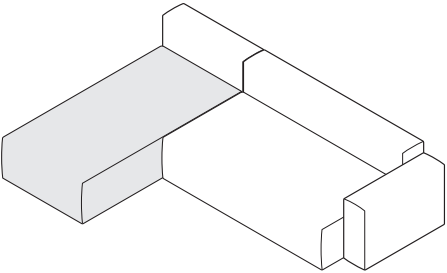

Double Full Seat - Rolled Side