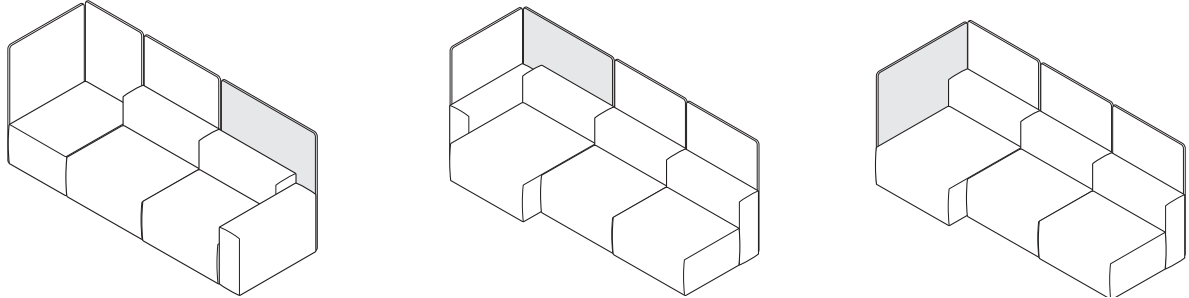

YM063 - Privacy Screens (43")