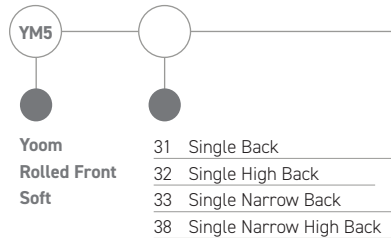

Yoom Rolled Soft

Lounge
Rolled Front - Single Back

	Series	Style	Type	Dimensions	Ydg.	Sq. ft.	C.O.M. Fabric Upholstery Grades													Leather Upholstery Grades					
							C.O.M	A	B	C	D	E	F	G	H	I	J	K	L	M	W	X	Y	E1	E2
 Single Back	YM	5	31	26"H x 9"D x 36.25"W	2.1	33	1,147	1,310	1,402	1,487	1,576	1,668	1,767	1,866	1,982	2,132	2,311	2,493	2,669	2,849	2,109	2,359	3,170	3,507	4,419
 Single High Back	YM	5	32	30"H x 9"D x 36.25"W	2.3	37	1,260	1,444	1,544	1,639	1,738	1,836	1,945	2,057	2,183	2,352	2,548	2,748	2,944	3,144	2,350	2,633	3,546	3,928	4,960
 Single Narrow Back	YM	5	33	26"H x 9"D x 27.25"W	2.1	26	1,069	1,234	1,324	1,411	1,500	1,592	1,692	1,787	1,905	2,057	2,235	2,415	2,594	2,773	1,829	2,028	2,664	2,931	3,649
 Single Narrow High	YM	5	38	30"H x 9"D x 27.25"W	1.8	23	1,236	1,372	1,448	1,520	1,594	1,670	1,749	1,832	1,929	2,054	2,200	2,350	2,496	2,645	2,179	2,424	3,217	3,545	4,438

To Order Follow Steps 1-7

1. Series/Style 2. Type