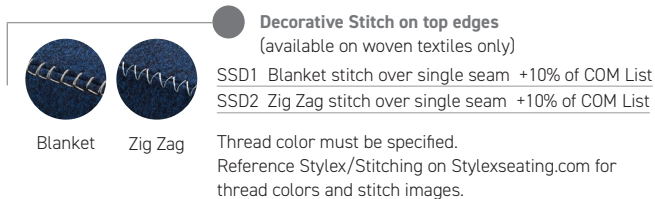

3. Seam Options