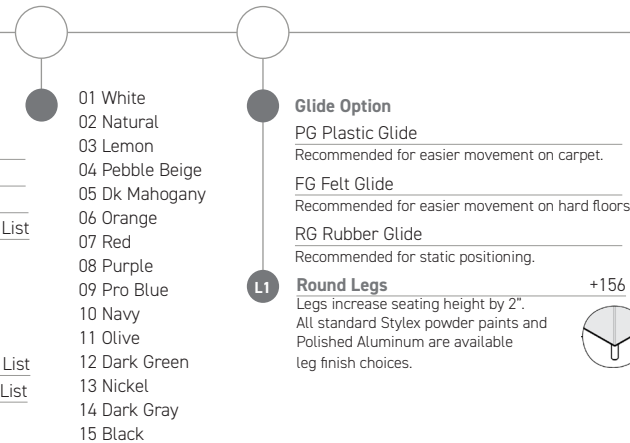

To Order Follow Steps 1-5

1. Series/Style 2. Type

3. Seam Options

4. Decorative Stitch Colors 5. Glides/Casters/Legs

6. Options

See Page 6 for complete information on specifying power ports.

7. Textile