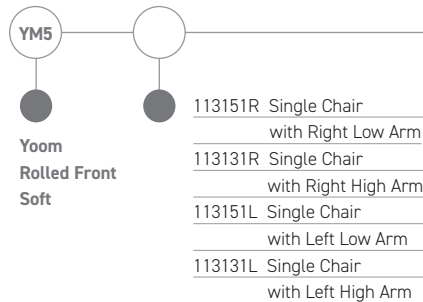

Series	Style	Type	Dimensions	Ydg.	Sq. ft.	C.O.M. Fabric Upholstery Grades														Leather Upholstery Grades					
						C.O.M	A	B	C	D	E	F	G	H	I	J	K	L	M	W	X	Y	E1	E2	
  Single Chair with Right Low Arm	YM	5	113151R	26"H x 36.25"D x 45.75"W	6.2	105	3,858	4,360	4,639	4,903	5,176	5,450	5,755	6,056	6,410	6,866	7,414	7,967	8,508	9,056	6,964	7,775	10,384	11,474	14,420
	YM	5	113131R	26"H x 36.25"D x 45.75"W	6.4	105	4,051	4,567	4,857	5,128	5,410	5,697	6,011	6,323	6,688	7,162	7,728	8,302	8,858	9,426	7,160	7,968	10,584	11,675	14,624
  Single Chair with Left Low Arm	YM	5	113151L	26"H x 36.25"D x 45.75"W	6.2	105	3,858	4,360	4,639	4,903	5,176	5,450	5,755	6,056	6,410	6,866	7,414	7,967	8,508	9,056	6,964	7,775	10,384	11,474	14,420
	YM	5	113131L	26"H x 36"D x 45.75"W	6.4	105	4,051	4,567	4,857	5,128	5,410	5,697	6,011	6,323	6,688	7,162	7,728	8,302	8,858	9,426	7,160	7,968	10,584	11,675	14,624

To Order Follow Steps 1-5

1. Series/Style 2. Type