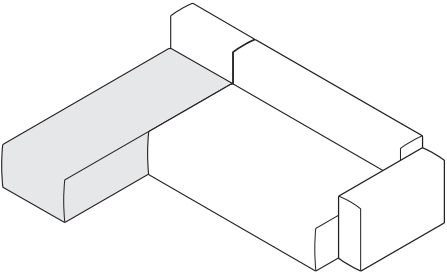

General Information

Rolled Side
The option of a 'Rolled Side' is offered on Double Seats, Double Full Seats, Chaise Right, and Chaise Left units capping the end of a layout. Seam direction is altered from the standard 'Rolled Front' for a consistent pattern with adjacent seats. This enables striped and patterned fabrics to line up across units. Please refer to the sample layouts on this page as a reference for each 'Rolled Side' unit. Selection of rolled side units will be reviewed and suggested by Stylex per customer layout. Refer to page 8 for pricing information.

Double Seat - Rolled Side