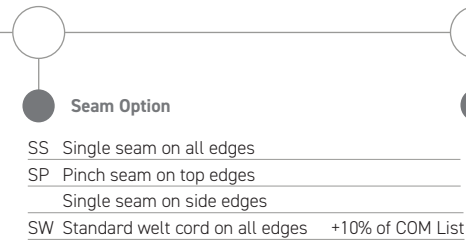

3. Seam Options