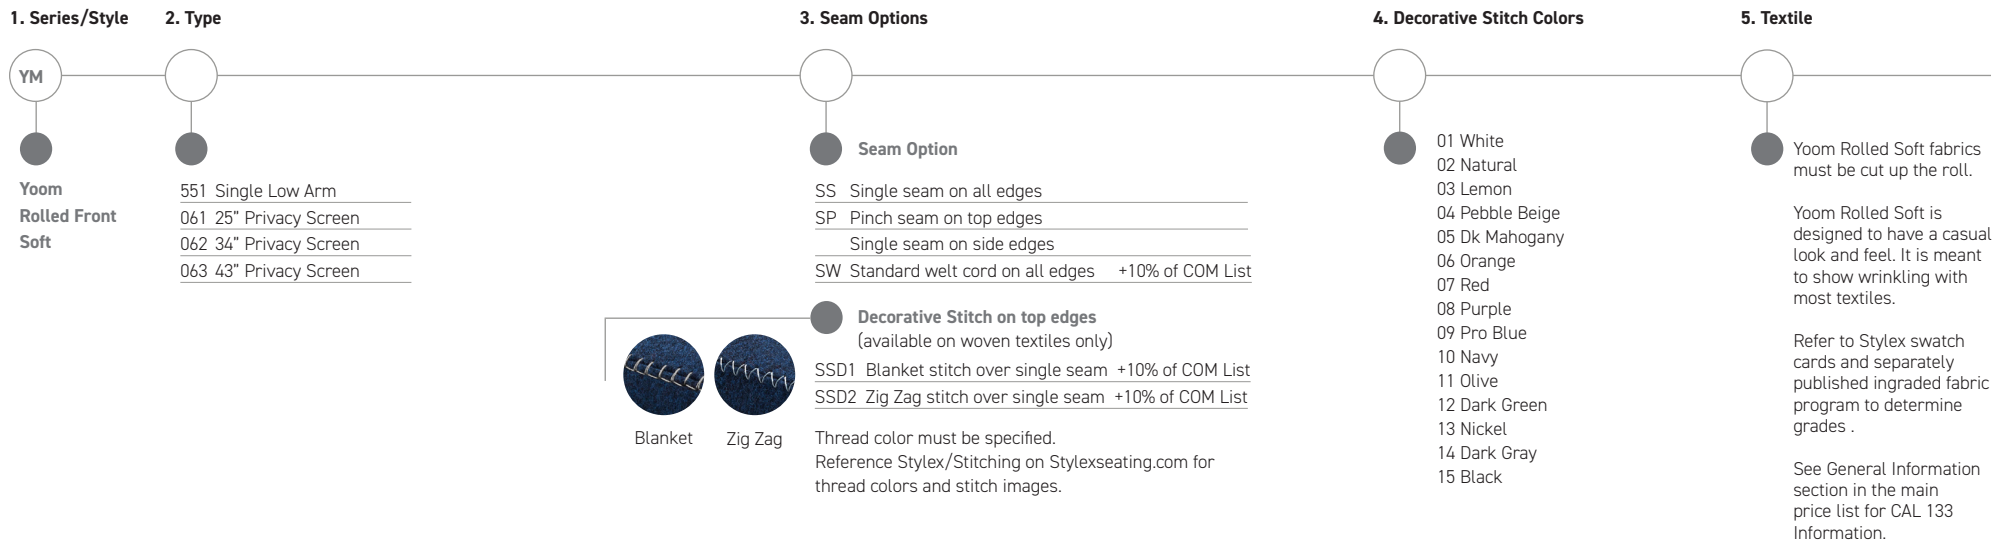

Series	Style	Type	Dimensions	Ydg.	Sq. ft.	C.O.M. Fabric Upholstery Grades													Leather Upholstery Grades					
							C.O.M	A	B	C	D	E	F	G	H	I	J	K	L	M	W	X	Y	E1	E2
	YM	5	51	22"H x 10.375"D x 36.25"W	1.9	30	954	1,103	1,184	1,262	1,342	1,421	1,511	1,599	1,704	1,836	1,997	2,158	2,319	2,479	1,913	2,166	2,970	3,306	4,215
	YM	0	61	45"H x 1.5"D x 25"W	2.2		1,049	1,221	1,314	1,405	1,497	1,591	1,692	1,796	1,913	2,069	2,254	2,440	2,623	2,809					
	YM	0	62	45"H x 1.5"D x 34"W	3.0		1,349	1,579	1,706	1,828	1,953	2,079	2,217	2,354	2,517	2,726	2,978	3,229	3,476	3,726					
	YM	0	63	45"H x 1.5"D x 43"W	3.8		1,649	1,940	2,098	2,250	2,409	2,567	2,741	2,915	3,119	3,382	3,699	4,015	4,326	4,641					

To Order Follow Steps 1-5