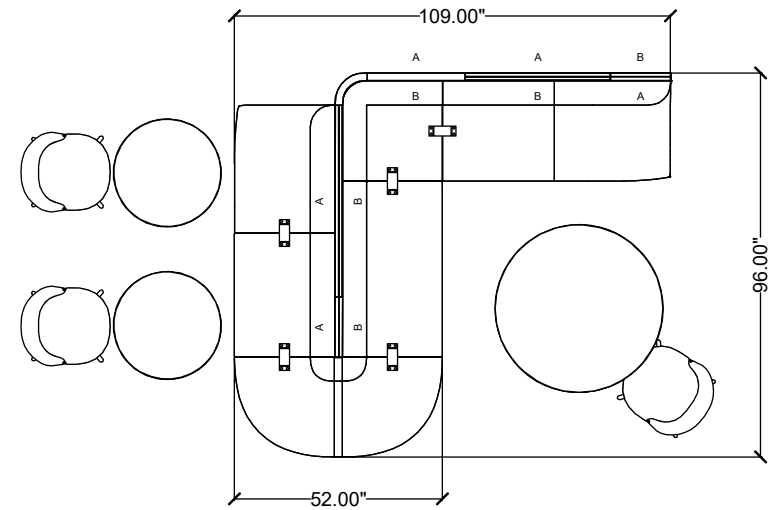

stylex

LUNA 12

Materials priced in Grade B Fabric. This specification is for budget purposes and reflects list pricing.

stylex

LUNA 12

LINE	PART NUMBER	PART DESCRIPTION	QTY	LIST	EXT. LIST
1	LNP31L57	Luna, Plinth, Armless End Left, Low Back, 57in Long, Standard Uph	1	$4,431.00	$4,431.00
2	LNP41L25	Luna, Plinth, Round Inside Corner, Low Back, Standard Uph	1	$3,042.00	$3,042.00
3	LNP11L44	Luna, Plinth, Standard, Low Back, 44in Long, Standard Uph	1	$3,496.00	$3,496.00
4	LNP52L52	Luna, Plinth, Round End Cap, Low Back, 52in Long, Standard Uph	1	$3,739.00	$3,739.00
5	LNP11L31	Luna, Plinth, Standard, Low Back, 31in Long, Standard Uph	1	$3,058.00	$3,058.00
6	LNP32L32	Luna, Plinth, Armless End Right, Low Back, 32in Long, Standard Uph	1	$3,179.00	$3,179.00
7	STU02H59W15	Still, Upholstered Screen, 59in Height, Transition	2	$1,157.00	$2,314.00
8	STU01H59W48	Still, Upholstered Screen, 59in Height, 48in Width	1	$1,812.00	$1,812.00
9	STW02H59	Still, Wood Screen, 59in Height, 90 Degree Corner	1	$1,245.00	$1,245.00
10	STW01H59W24	Still, Wood Screen, 59in Height, 24in Width	1	$2,085.00	$2,085.00
11	STU01H59W36	Still, Upholstered Screen, 59in Height, 36in Width	1	$1,755.00	$1,755.00
12	OB-RD42000-ST1-B29	Obair Multi-Purpose Table with Single Base - Round 42" Straight Edge	1	$1,936.00	$1,936.00
13	OB-RD27000-ST1-B29	Obair Multi-Purpose Table with Single Base - Round 27" Straight Edge	2	$1,334.00	$2,668.00
14	UL1112	Underline Chair, Armless, Four Leg Wood	3	$1,236.00	$3,708.00