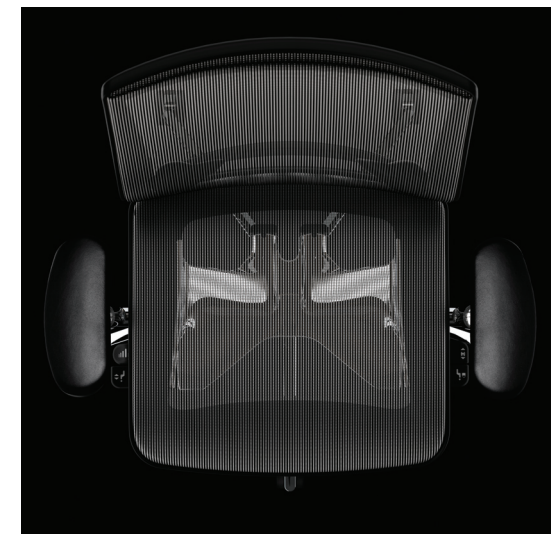

Designer: Sava Cvek
The relationship between Sava Cvek and Stylex began more than a decade ago and has culminated in many highly successful, innovative products. Taken together, the various series of Sava seating express the mature understanding that has developed between Stylex and Cvek through many years of enthusiastic collaboration.

www.stylexseating.com
800.257.5742