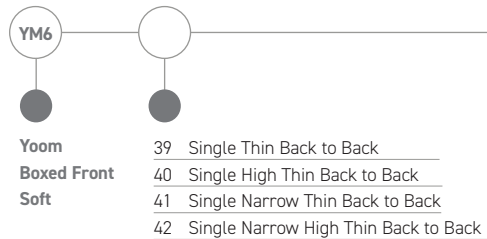

Series	Style	Type	Dimensions	Ydg.	Sq. ft.	C.O.M. Fabric Upholstery Grades													Leather Upholstery Grades					
							C.O.M	A	B	C	D	E	F	G	H	I	J	K	L	M	W	X	Y	E1	E2
Single Thin Back to Back 	YM	6	39	26"H x 9"D x 36.25"W	2.1	22	1,275	1,436	1,525	1,612	1,699	1,786	1,885	1,982	2,096	2,244	2,420	2,597	2,772	2,945	2,363	2,646	3,562	3,941	4,974
Single High Thin Back to Back 	YM	6	40	30"H x 9"D x 36.25"W	2.2	24	1,424	1,596	1,687	1,780	1,871	1,966	2,066	2,169	2,287	2,443	2,630	2,817	3,001	3,186	2,514	2,796	3,712	4,092	5,123
Single Narrow Thin Back to Back 	YM	6	41	26"H x 9"D x 27.25"W	1.6	18	1,275	1,393	1,460	1,521	1,589	1,651	1,725	1,797	1,880	1,988	2,120	2,249	2,378	2,507	2,363	2,646	3,562	3,941	4,974
Single Narrow High Thin Back to Back 	YM	6	42	30"H x 9"D x 27.25"W	1.8	23	1,424	1,560	1,635	1,707	1,782	1,856	1,937	2,019	2,116	2,242	2,387	2,537	2,683	2,832	2,514	2,796	3,712	4,092	5,123

To Order Follow Steps 1-7

1. Series/Style 2. Type