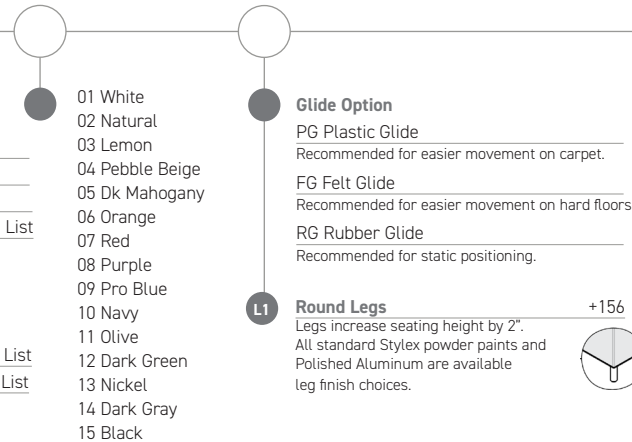

To Order Follow Steps 1-5

1. Series/Style 2. Type

3. Seam Options

4. Decorative Stitch Colors 5. Glides/Casters/Legs

6. Options

See Page 6 for complete information on specifying power ports.

7. Textile

See General Information section in the main price list for CAL 133 Information.

To Order Follow Steps 1-5

1. Series/Style 2. Type

3. Seam Options

4. Decorative Stitch Colors 5. Glides/Casters/Legs

6. Options

See Page 6 for complete information on specifying power ports.

7. Textile

Series	Style	Type	Dimensions	Ydg.	Sq. ft.	C.O.M. Fabric Upholstery Grades														Leather Upholstery Grades					
						C.O.M	A	B	C	D	E	F	G	H	I	J	K	L	M	W	X	Y	E1	E2	
Double Full Chair Armless	YM	6	153400	26"H x 45.25"D x 70.25"W	9.7	125	6,032	6,814	7,241	7,653	8,082	8,507	8,974	9,441	9,991	10,706	11,558	12,411	13,251	14,103	9,544	10,462	13,419	14,648	17,979
																									
Double Full Chair with Low Arms	YM	6	153451P	26"H x 45.25"D x 89.25"W	13.3	184	7,940	9,020	9,609	10,177	10,766	11,349	11,996	12,639	13,399	14,378	15,552	16,727	17,889	19,061	13,120	14,478	18,833	20,654	25,561
																									
Double Full Chair with High Arms		6	153431P	26"H x 45.25"D x 89.25"W	13.9	184	8,326	9,452	10,069	10,667	11,282	11,899	12,574	13,249	14,041	15,072	16,304	17,539	18,749	19,979	13,504	14,854	19,203	21,020	25,925
																									

To Order Follow Steps 1-5

1. Series/Style 2. Type

3. Seam Options

Decorative Stitch on top edges  
(available on woven textiles only)

4. Decorative Stitch Colors

5. Glides/Casters/Legs

6. Options

See Page 6 for complete information on specifying power ports.