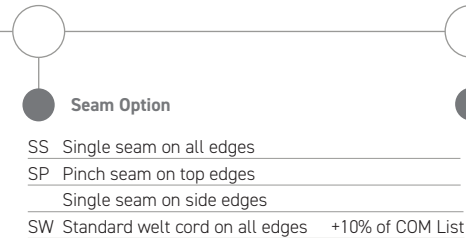

### 6. Options

To Order Follow Steps 1-5

1. Series/Style 2. Type

3. Seam Options

4. Decorative Stitch Colors 5. Glides/Casters/Legs

6. Options

See Page 6 for complete information on specifying power ports.

7. Textile

See General Information section in the main price list for CAL 133 Information.