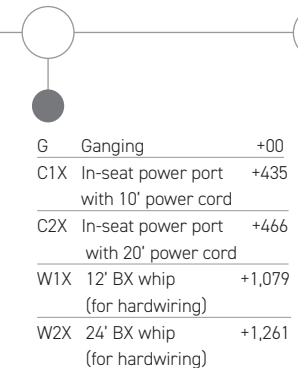

To Order Follow Steps 1-5

1. Series/Style 2. Type

3. Seam Options

4. Decorative Stitch Colors 5. Glides/Casters/Legs

6. Options

See Page 6 for complete information on specifying power ports.

7. Textile

Series	Style	Type	Dimensions	Ydg.	Sq. ft.	C.O.M. Fabric Upholstery Grades														Leather Upholstery Grades					
						C.O.M	A	B	C	D	E	F	G	H	I	J	K	L	M	W	X	Y	E1	E2	
Double Full Chair Armless	YM	6	153400	26"H x 45.25"D x 70.25"W	9.7	125	6,032	6,814	7,241	7,653	8,082	8,507	8,974	9,441	9,991	10,706	11,558	12,411	13,251	14,103	9,544	10,462	13,419	14,648	17,979
																									
Double Full Chair with Low Arms	YM	6	153451P	26"H x 45.25"D x 89.25"W	13.3	184	7,940	9,020	9,609	10,177	10,766	11,349	11,996	12,639	13,399	14,378	15,552	16,727	17,889	19,061	13,120	14,478	18,833	20,654	25,561
																									
Double Full Chair with High Arms		6	153431P	26"H x 45.25"D x 89.25"W	13.9	184	8,326	9,452	10,069	10,667	11,282	11,899	12,574	13,249	14,041	15,072	16,304	17,539	18,749	19,979	13,504	14,854	19,203	21,020	25,925
																									

To Order Follow Steps 1-5

1. Series/Style 2. Type

3. Seam Options

Decorative Stitch on top edges  
(available on woven textiles only)

4. Decorative Stitch Colors

5. Glides/Casters/Legs

6. Options

See Page 6 for complete information on specifying power ports.