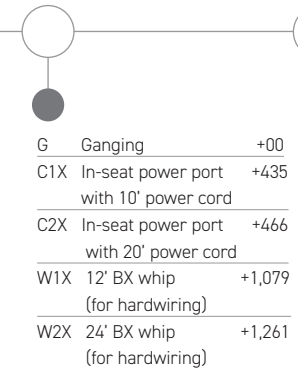

To Order Follow Steps 1-5

1. Series/Style 2. Type

3. Seam Options

4. Decorative Stitch Colors 5. Glides/Casters/Legs

6. Options

See Page 6 for complete information on specifying power ports.

7. Textile

See General Information section in the main price list for CAL 133 Information.

To Order Follow Steps 1-5

1. Series/Style 2. Type

3. Seam Options

4. Decorative Stitch Colors 5. Glides/Casters/Legs

6. Options

See Page 6 for complete information on specifying power ports.

7. Textile

Series	Style	Type	Dimensions	Ydg.	Sq. ft.	C.O.M. Fabric Upholstery Grades														Leather Upholstery Grades					
						C.O.M	A	B	C	D	E	F	G	H	I	J	K	L	M	W	X	Y	E1	E2	
Double Full Chair Armless	YM	6	153400	26"H x 45.25"D x 70.25"W	9.7	125	6,032	6,814	7,241	7,653	8,082	8,507	8,974	9,441	9,991	10,706	11,558	12,411	13,251	14,103	9,544	10,462	13,419	14,648	17,979
																									
Double Full Chair with Low Arms	YM	6	153451P	26"H x 45.25"D x 89.25"W	13.3	184	7,940	9,020	9,609	10,177	10,766	11,349	11,996	12,639	13,399	14,378	15,552	16,727	17,889	19,061	13,120	14,478	18,833	20,654	25,561
																									
Double Full Chair with High Arms		6	153431P	26"H x 45.25"D x 89.25"W	13.9	184	8,326	9,452	10,069	10,667	11,282	11,899	12,574	13,249	14,041	15,072	16,304	17,539	18,749	19,979	13,504	14,854	19,203	21,020	25,925
																									

To Order Follow Steps 1-5

1. Series/Style 2. Type

3. Seam Options

Decorative Stitch on top edges  
(available on woven textiles only)

4. Decorative Stitch Colors

5. Glides/Casters/Legs

6. Options

See Page 6 for complete information on specifying power ports.