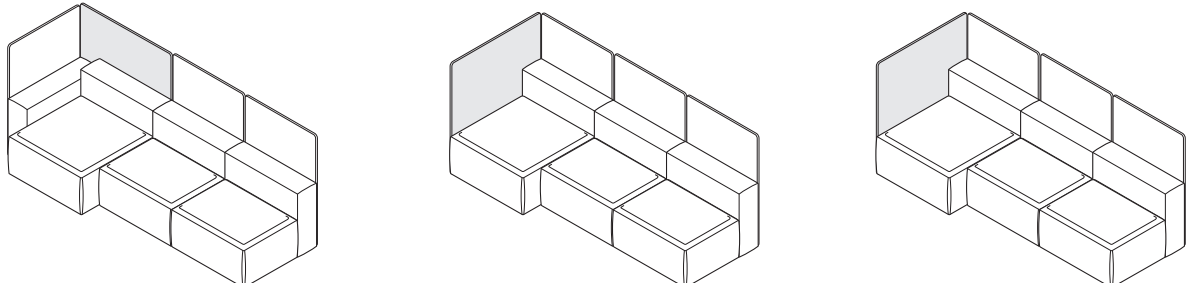

General Information

YM061 - Privacy Screen (25")

**Privacy Screens**  
Yoom Privacy Screens are field installed and can be installed on seats, backs and arms. They can be used to provide privacy and definition to the space or can be directly used as a back with throw pillows in lieu of the traditional Yoom Backs or Back to Backs. Three different privacy screen widths have been created to keep pace with the specifiers creativity.

YM062 - Privacy Screens (34")

YM063 - Privacy Screens (43")

	Series	Style	Type	Dimensions	Ydg.	Sq. ft.	C.O.M. Fabric Upholstery Grades													Leather Upholstery Grades					
							C.O.M	A	B	C	D	E	F	G	H	I	J	K	L	M	W	X	Y	E1	E2
 <b>Single Seat</b>	YM	6	11	15"H x 27.25"D x 36.25"W	2.5	36	1,757	1,957	2,065	2,170	2,281	2,387	2,507	2,627	2,768	2,952	3,170	3,385	3,603	3,818	2,767	3,029	3,879	4,230	5,188
 <b>Single Full Seat</b>	YM	6	12	15"H x 36.25"D x 36.25"L	3.3	43	2,216	2,477	2,618	2,754	2,897	3,039	3,194	3,351	3,533	3,772	4,056	4,341	4,620	4,904	3,441	3,762	4,792	5,222	6,385
 <b>Single Narrow Seat</b>	YM	6	13	15"H x 27.25"D x 27.25"L	1.7	29	1,450	1,582	1,651	1,721	1,791	1,863	1,941	2,018	2,111	2,229	2,371	2,515	2,654	2,796	2,273	2,491	3,179	3,469	4,250