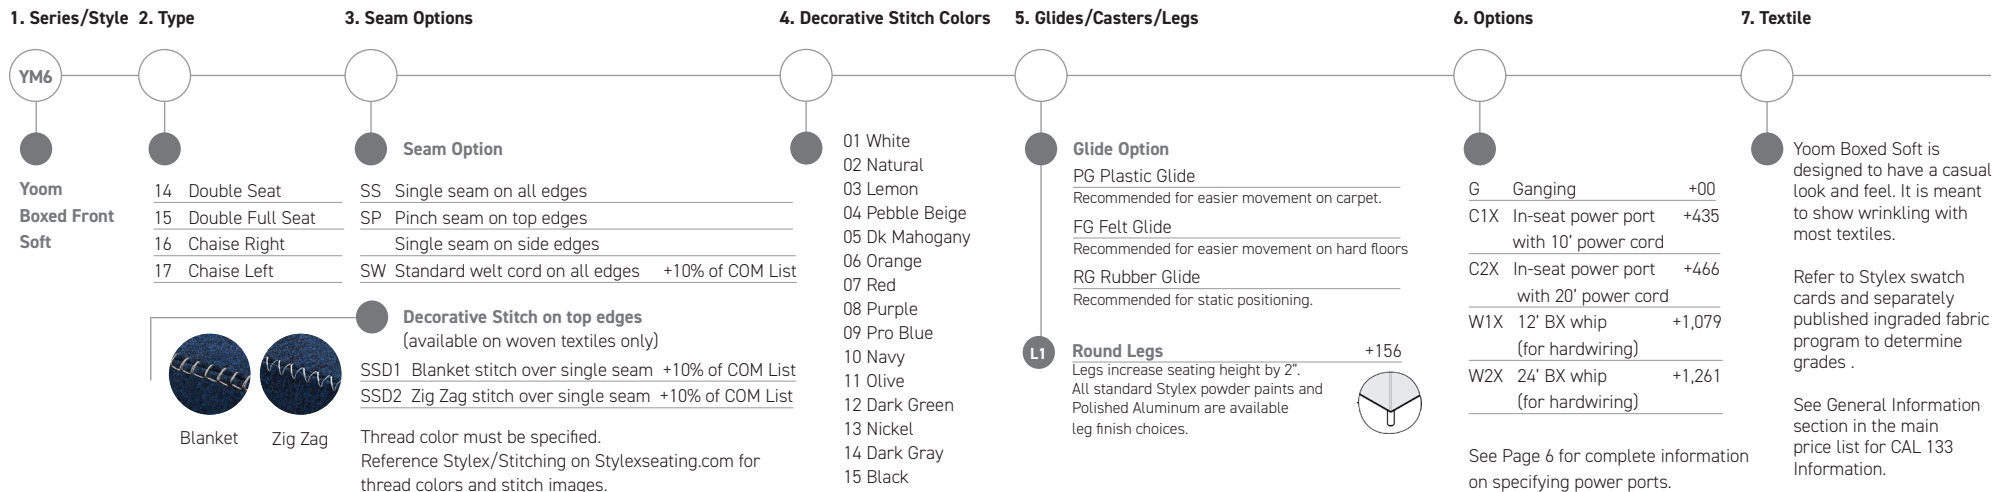

Yoom Boxed Soft

Lounge
Double Seat

	Series	Style	Type	Dimensions	Ydg.	Sq. ft.	C.O.M. Fabric Upholstery Grades													Leather Upholstery Grades					
							C.O.M	A	B	C	D	E	F	G	H	I	J	K	L	M	W	X	Y	E1	E2
Double Seat	YM	6	14	15"H x 27.25"D x 70.25"W	4.4	61	2,979	3,327	3,515	3,699	3,888	4,078	4,286	4,493	4,738	5,055	5,434	5,813	6,185	6,565	4,704	5,153	6,601	7,206	8,842
Double Full Seat	YM	6	15	15"H x 36.25"D x 70.25"L	5.5	72	3,894	4,329	4,565	4,794	5,034	5,269	5,528	5,788	6,094	6,491	6,964	7,437	7,905	8,378	5,925	6,455	8,165	8,876	10,800
Chaise Right	YM	6	16	15"H x 36.25"/27.25"D x 70.25"L	5.2	64	3,894	4,304	4,527	4,743	4,964	5,187	5,431	5,675	5,963	6,336	6,780	7,225	7,664	8,108	5,708	6,178	7,700	8,334	10,052
Chaise Left	YM	6	17	15"H x 36.25"/27.25"D x 70.25"L	5.2	64	3,894	4,304	4,527	4,743	4,964	5,187	5,431	5,675	5,963	6,336	6,780	7,225	7,664	8,108	5,708	6,178	7,700	8,334	10,052

To Order Follow Steps 1-7