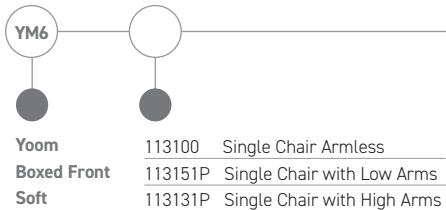

Series	Style	Type	Dimensions	Ydg.	Sq. ft.	C.O.M. Fabric Upholstery Grades														Leather Upholstery Grades					
						C.O.M	A	B	C	D	E	F	G	H	I	J	K	L	M	W	X	Y	E1	E2	
Single Chair Armless	YM	6	113100	26"H x 36.25"D x 36.25"W	4.5	65	2,904	3,276	3,479	3,677	3,881	4,083	4,307	4,531	4,793	5,135	5,543	5,949	6,352	6,756	4,747	5,225	6,771	7,416	9,161
Single Chair with Low Arms	YM	6	113151P	26"H x 36.25"D x 55.25"W	8.3	124	4,812	5,482	5,847	6,201	6,565	6,925	7,329	7,729	8,201	8,807	9,537	10,265	10,990	11,714	8,323	9,241	12,185	13,422	16,743
Single Chair with High Arms	YM	6	113131P	26"H x 36.25"D x 55.25"W	8.8	124	5,198	5,914	6,307	6,691	7,081	7,475	7,907	8,339	8,843	9,501	10,289	11,077	11,850	12,632	8,707	9,617	12,555	13,788	17,107

To Order Follow Steps 1-5

1. Series/Style 2. Type