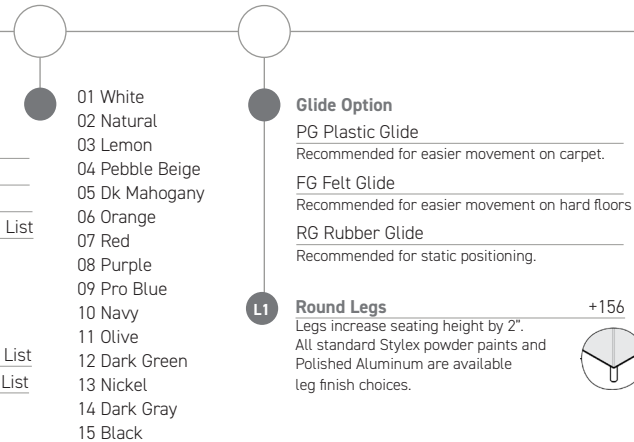

### 6. Options

To Order Follow Steps 1-5

1. Series/Style 2. Type

3. Seam Options

4. Decorative Stitch Colors 5. Glides/Casters/Legs

6. Options

See Page 6 for complete information on specifying power ports.

7. Textile

See General Information section in the main price list for CAL 133 Information.