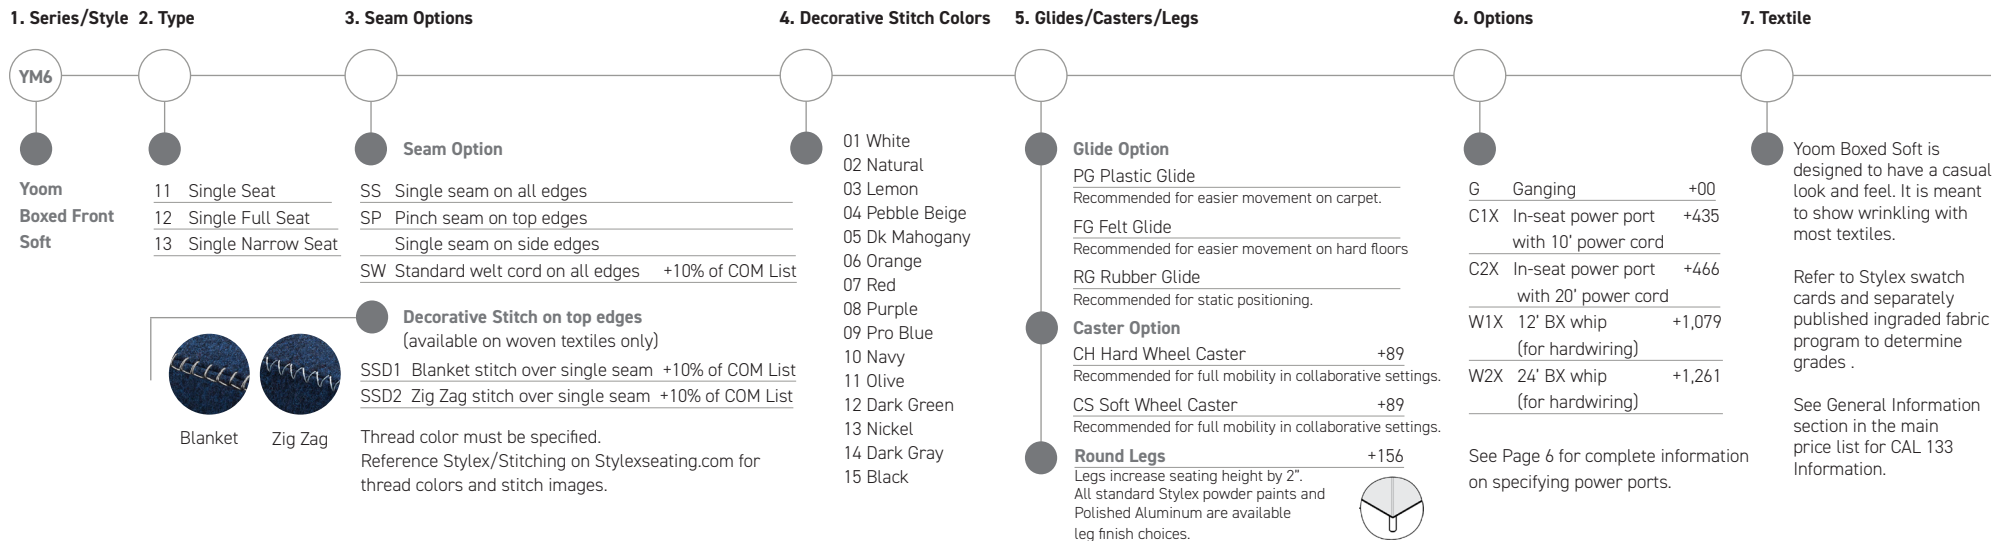

Series	Style	Type	Dimensions	Ydg.	Sq. ft.	C.O.M. Fabric Upholstery Grades													Leather Upholstery Grades					
							C.O.M	A	B	C	D	E	F	G	H	I	J	K	L	M	W	X	Y	E1	E2
  Single Seat	YM	6	11	15"H x 27.25"D x 36.25"W	2.5	36	1,757	1,957	2,065	2,170	2,281	2,387	2,507	2,627	2,768	2,952	3,170	3,385	3,603	3,818	2,767	3,029	3,879	4,230	5,188
  Single Full Seat	YM	6	12	15"H x 36.25"D x 36.25"L	3.3	43	2,216	2,477	2,618	2,754	2,897	3,039	3,194	3,351	3,533	3,772	4,056	4,341	4,620	4,904	3,441	3,762	4,792	5,222	6,385
  Single Narrow Seat	YM	6	13	15"H x 27.25"D x 27.25"L	1.7	29	1,450	1,582	1,651	1,721	1,791	1,863	1,941	2,018	2,111	2,229	2,371	2,515	2,654	2,796	2,273	2,491	3,179	3,469	4,250

To Order Follow Steps 1-7