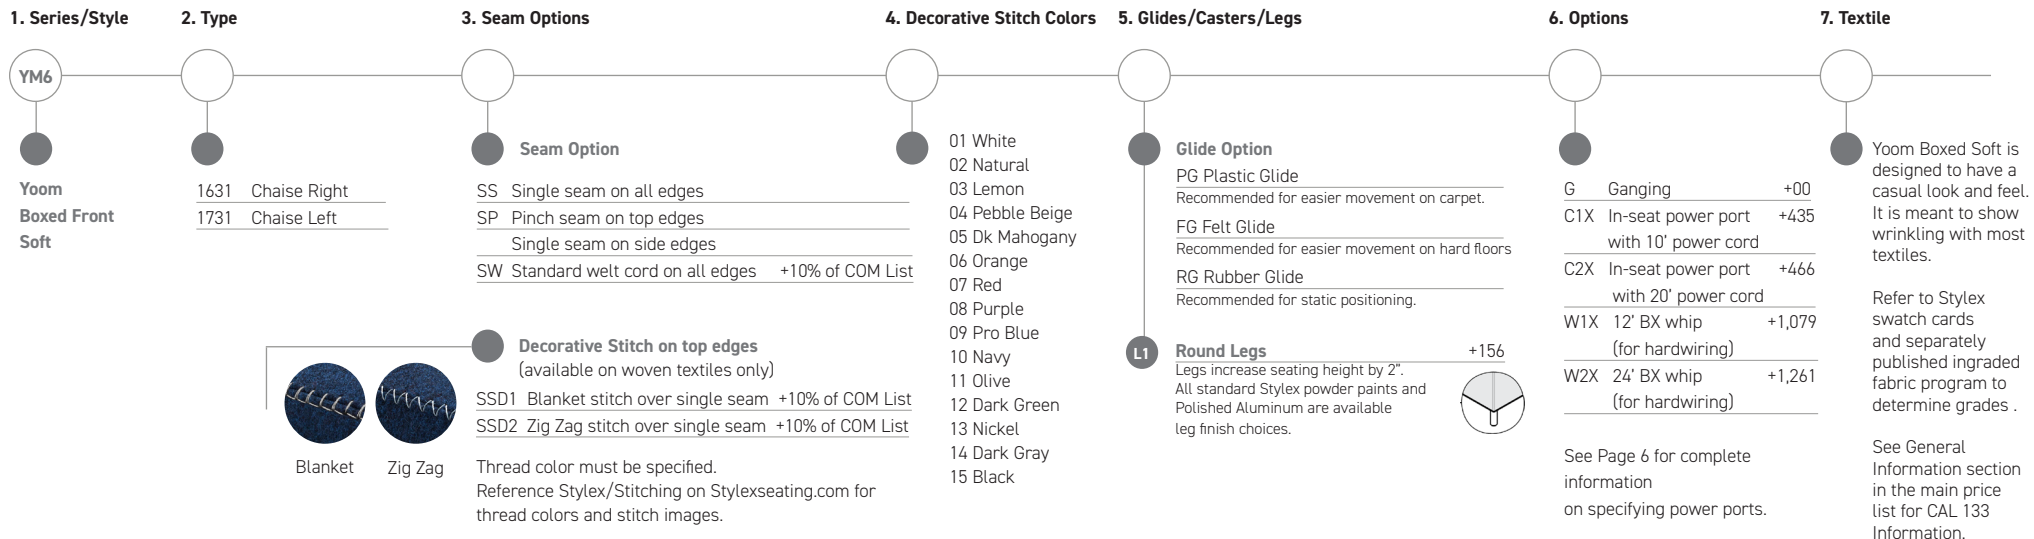

Yoom Boxed Soft

Lounge
Chaise Right and Left

Series	Style	Type	Dimensions	Ydg.	Sq. ft.	C.O.M. Fabric Upholstery Grades														Leather Upholstery Grades					
						C.O.M	A	B	C	D	E	F	G	H	I	J	K	L	M	W	X	Y	E1	E2	
Chaise Right	YM	6	1631	26"H x 36.25"D x 70.25"W	7.4	94	5,041	5,623	5,941	6,250	6,564	6,883	7,231	7,579	7,988	8,519	9,153	9,789	10,413	11,046	7,688	8,374	10,592	11,520	14,025
Chaise Left	YM	6	1731	26"H x 36.25"D x 70.25"W	7.4	94	5,041	5,623	5,941	6,250	6,564	6,883	7,231	7,579	7,988	8,519	9,153	9,789	10,413	11,046	7,688	8,374	10,592	11,520	14,025

To Order Follow Steps 1-5