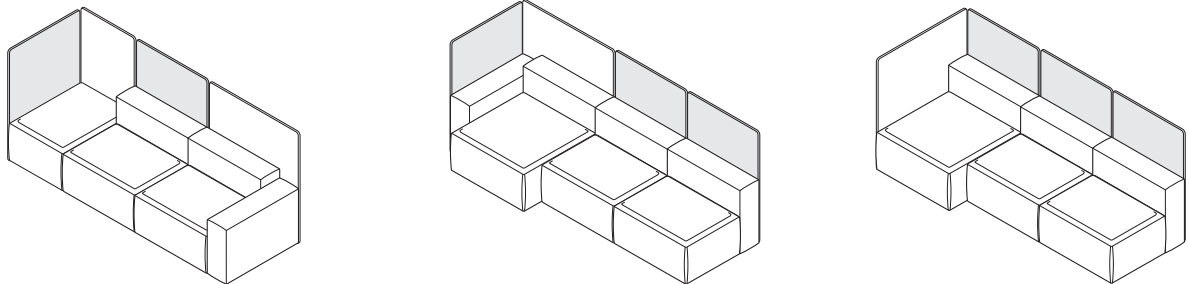

General Information

YM061 - Privacy Screen (25")

**Privacy Screens**  
Yoom Privacy Screens are field installed and can be installed on seats, backs and arms. They can be used to provide privacy and definition to the space or can be directly used as a back with throw pillows in lieu of the traditional Yoom Backs or Back to Backs. Three different privacy screen widths have been created to keep pace with the specifiers creativity.

YM062 - Privacy Screens (34")

YM063 - Privacy Screens (43")

	Series	Style	Type	Dimensions	Ydg.	Sq. ft.	C.O.M. Fabric Upholstery Grades													Leather Upholstery Grades					
							C.O.M	A	B	C	D	E	F	G	H	I	J	K	L	M	W	X	Y	E1	E2
 <b>Single Seat</b>	YM	6	11	15"H x 27.25"D x 36.25"W	2.5	36	1,757	1,957	2,065	2,170	2,281	2,387	2,507	2,627	2,768	2,952	3,170	3,385	3,603	3,818	2,767	3,029	3,879	4,230	5,188
 <b>Single Full Seat</b>	YM	6	12	15"H x 36.25"D x 36.25"L	3.3	43	2,216	2,477	2,618	2,754	2,897	3,039	3,194	3,351	3,533	3,772	4,056	4,341	4,620	4,904	3,441	3,762	4,792	5,222	6,385
 <b>Single Narrow Seat</b>	YM	6	13	15"H x 27.25"D x 27.25"L	1.7	29	1,450	1,582	1,651	1,721	1,791	1,863	1,941	2,018	2,111	2,229	2,371	2,515	2,654	2,796	2,273	2,491	3,179	3,469	4,250