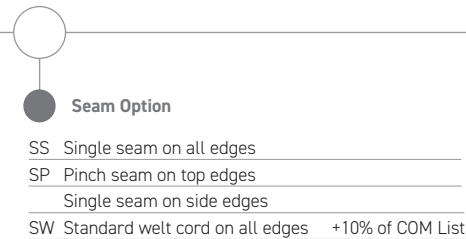

See General Information section in the main price list for CAL 133 Information.

	Series	Style	Type	Dimensions	Ydg.	Sq. ft.	C.O.M. Fabric Upholstery Grades													Leather Upholstery Grades					
							C.O.M	A	B	C	D	E	F	G	H	I	J	K	L	M	W	X	Y	E1	E2
<b>Single Thin Back to Back</b> 	YM	6	39	26"H x 9"D x 36.25"W	2.1	22	1,275	1,436	1,525	1,612	1,699	1,786	1,885	1,982	2,096	2,244	2,420	2,597	2,772	2,945	2,363	2,646	3,562	3,941	4,974
<b>Single High Thin Back to Back</b> 	YM	6	40	30"H x 9"D x 36.25"W	2.2	24	1,424	1,596	1,687	1,780	1,871	1,966	2,066	2,169	2,287	2,443	2,630	2,817	3,001	3,186	2,514	2,796	3,712	4,092	5,123
<b>Single Narrow Thin Back to Back</b> 	YM	6	41	26"H x 9"D x 27.25"W	1.6	18	1,275	1,393	1,460	1,521	1,589	1,651	1,725	1,797	1,880	1,988	2,120	2,249	2,378	2,507	2,363	2,646	3,562	3,941	4,974
<b>Single Narrow High Thin Back to Back</b> 	YM	6	42	30"H x 9"D x 27.25"W	1.8	23	1,424	1,560	1,635	1,707	1,782	1,856	1,937	2,019	2,116	2,242	2,387	2,537	2,683	2,832	2,514	2,796	3,712	4,092	5,123

**To Order Follow Steps 1-7**

**1. Series/Style 2. Type**

**3. Seam Options**

Thread color must be specified. Reference Stylex/Stitching on [Stylexseating.com](http://Stylexseating.com) for thread colors and stitch images.