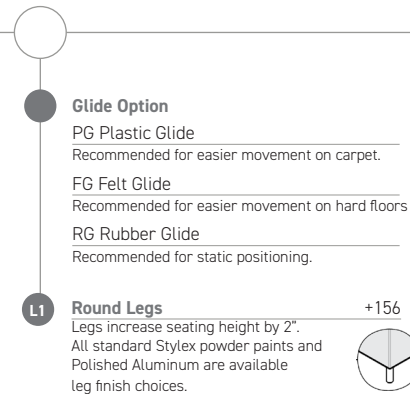

To Order Follow Steps 1-5

1. Series/Style 2. Type

3. Seam Options

4. Decorative Stitch Colors 5. Glides/Casters/Legs

6. Options

See Page 6 for complete information on specifying power ports.

7. Textile

Series	Style	Type	Dimensions	Ydg.	Sq. ft.	C.O.M. Fabric Upholstery Grades														Leather Upholstery Grades					
						C.O.M	A	B	C	D	E	F	G	H	I	J	K	L	M	W	X	Y	E1	E2	
Double Full Chair Armless	YM	6	153400	26"H x 45.25"D x 70.25"W	9.7	125	6,032	6,814	7,241	7,653	8,082	8,507	8,974	9,441	9,991	10,706	11,558	12,411	13,251	14,103	9,544	10,462	13,419	14,648	17,979
																									
Double Full Chair with Low Arms	YM	6	153451P	26"H x 45.25"D x 89.25"W	13.3	184	7,940	9,020	9,609	10,177	10,766	11,349	11,996	12,639	13,399	14,378	15,552	16,727	17,889	19,061	13,120	14,478	18,833	20,654	25,561
																									
Double Full Chair with High Arms		6	153431P	26"H x 45.25"D x 89.25"W	13.9	184	8,326	9,452	10,069	10,667	11,282	11,899	12,574	13,249	14,041	15,072	16,304	17,539	18,749	19,979	13,504	14,854	19,203	21,020	25,925
																									

To Order Follow Steps 1-5

1. Series/Style 2. Type

3. Seam Options

Decorative Stitch on top edges  
(available on woven textiles only)

4. Decorative Stitch Colors

5. Glides/Casters/Legs

6. Options

See Page 6 for complete information on specifying power ports.