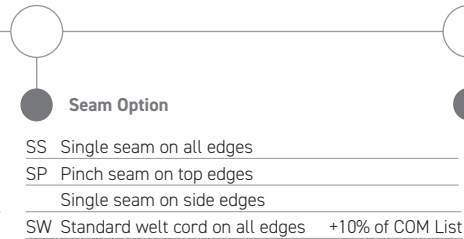

3. Seam Options