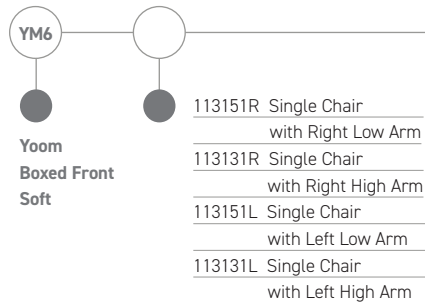

Series	Style	Type	Dimensions	Ydg.	Sq. ft.	C.O.M. Fabric Upholstery Grades													Leather Upholstery Grades					
							C.O.M	A	B	C	D	E	F	G	H	I	J	K	L	M	W	X	Y	E1	E2
Single Chair with Right Low Arm	YM	6	113151R	26"H x 36.25"D x 45.75"W	7.3	95	3,858	4,379	4,663	4,939	5,223	5,504	5,818	6,130	6,497	6,971	7,540	8,107	8,671	9,235	6,535	7,233	9,478	10,419	12,952
Single Chair with Right High Arm	YM	6	113131R	26"H x 36.25"D x 45.75"W	7.6	95	4,051	4,595	4,893	5,184	5,481	5,779	6,107	6,435	6,818	7,318	7,916	8,513	9,101	9,694	6,727	7,421	9,663	10,602	13,134
Single Chair with Left Low Arm	YM	6	113151L	26"H x 36.25"D x 45.75"W	7.3	95	3,858	4,379	4,663	4,939	5,223	5,504	5,818	6,130	6,497	6,971	7,540	8,107	8,671	9,235	6,535	7,233	9,478	10,419	12,952
Single Chair with Left High Arm	YM	6	113131L	26"H x 36"D x 45.75"W	7.6	95	4,051	4,595	4,893	5,184	5,481	5,779	6,107	6,435	6,818	7,318	7,916	8,513	9,101	9,694	6,727	7,421	9,663	10,602	13,134

To Order Follow Steps 1-5

1. Series/Style 2. Type