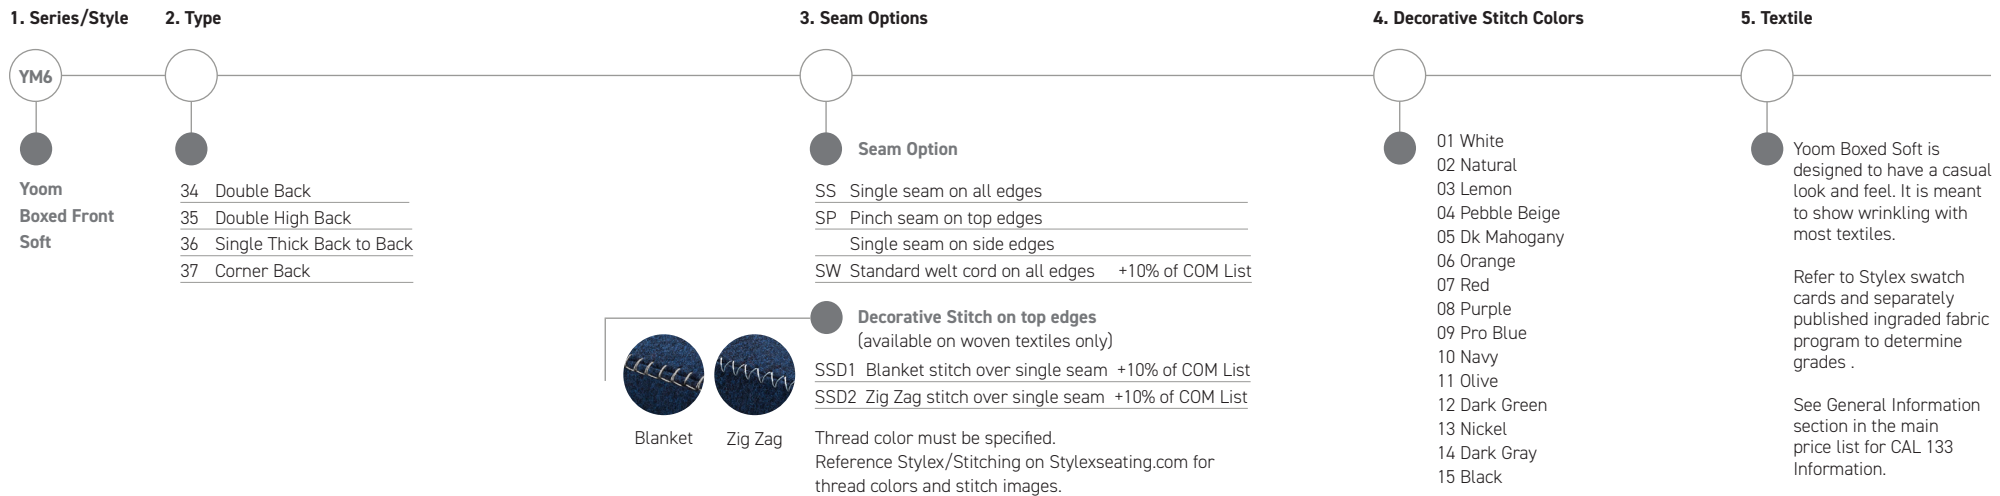

Series	Style	Type	Dimensions	Ydg.	Sq. ft.	C.O.M. Fabric Upholstery Grades													Leather Upholstery Grades					
							C.O.M	A	B	C	D	E	F	G	H	I	J	K	L	M	W	X	Y	E1	E2
Double Back	YM	6	34	26"H x 9"D x 70.25"W	4.4	53	2,138	2,485	2,676	2,859	3,048	3,238	3,446	3,653	3,897	4,215	4,594	4,974	5,346	5,725	3,619	4,007	5,254	5,772	7,179
Double High Back	YM	6	35	30"H x 9"D x 70.25"W	4.8	60	2,407	2,779	2,982	3,178	3,384	3,588	3,813	4,032	4,296	4,638	5,046	5,453	5,853	6,261	4,101	4,542	5,969	6,563	8,169
Single Back to Back	YM	6	36	26"H x 18"D x 36.25"W	3.3	35	1,450	1,712	1,854	1,991	2,133	2,274	2,432	2,586	2,770	3,008	3,293	3,577	3,857	4,140	2,439	2,696	3,526	3,871	4,809
Corner Back	YM	6	37	26"H x 36.25"D x 36.25"W	3.5	45	1,832	2,111	2,263	2,410	2,562	2,713	2,879	3,045	3,241	3,493	3,797	4,101	4,398	4,701	3,114	3,447	4,522	4,973	6,183

To Order Follow Steps 1-5