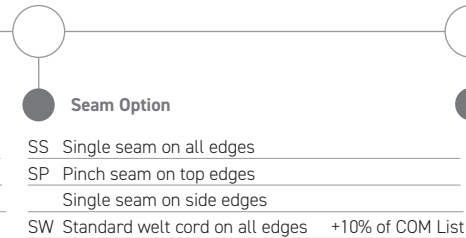

3. Seam Options