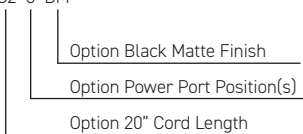

Power Port Ordering: To Order Follow Steps 1-4

Example: C2 3 BM

1. Length and Harness End

- C1X 10' cord length w/ NEMA 5-15P
- C2X 10' cord length w/ NEMA 5-15P
- W1X 12' BX whip (for hardwiring)
- W1X 24' BX whip (for hardwiring)

2. Position

- Position 1 thru 8
- *See above for power port location restrictions.

3. Option Power Port Finish

○ BL Blue	○ FG Forest Green	○ RD Red
○ BM Black Matte	○ LG Light Gray	○ RO Red Orange
○ BR Brass	○ MG Meadow Green	○ RR Rusty Red
○ BT Black Twilight	○ MK Milk	○ SB Soft Blue
○ CP Champagne	○ MS Metallic Silver	○ SD Sand
○ DB Dark Bronze	○ NK Nickel	○ TC Terracotta
○ DG Dark Gray	○ NV Navy	○ TP Taupe
○ DP Dusty Pink	○ OR Orange	○ TS Textured Slate
	○ PY Pale Yellow	○ YL Yellow