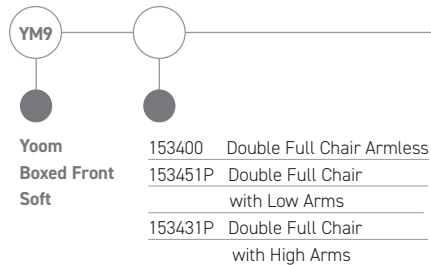

Series	Style	Type	Dimensions	Ydg.	Sq. ft.	C.O.M. Fabric Upholstery Grades														Leather Upholstery Grades					
						C.O.M	A	B	C	D	E	F	G	H	I	J	K	L	M	W	X	Y	E1	E2	
Double Full Chair Armless	YM	6	153400	26"H x 45.25"D x 70.25"W	9.7	125	6,032	6,814	7,241	7,653	8,082	8,507	8,974	9,441	9,991	10,706	11,558	12,411	13,251	14,103	9,544	10,462	13,419	14,648	17,979
Double Full Chair with Low Arms	YM	6	153451P	26"H x 45.25"D x 89.25"W	13.3	184	7,940	9,020	9,609	10,177	10,766	11,349	11,996	12,639	13,399	14,378	15,552	16,727	17,889	19,061	13,120	14,478	18,833	20,654	25,561
Double Full Chair with High Arms		6	153431P	26"H x 45.25"D x 89.25"W	13.9	184	8,326	9,452	10,069	10,667	11,282	11,899	12,574	13,249	14,041	15,072	16,304	17,539	18,749	19,979	13,504	14,854	19,203	21,020	25,925

To Order Follow Steps 1-5

1. Series/Style 2. Type