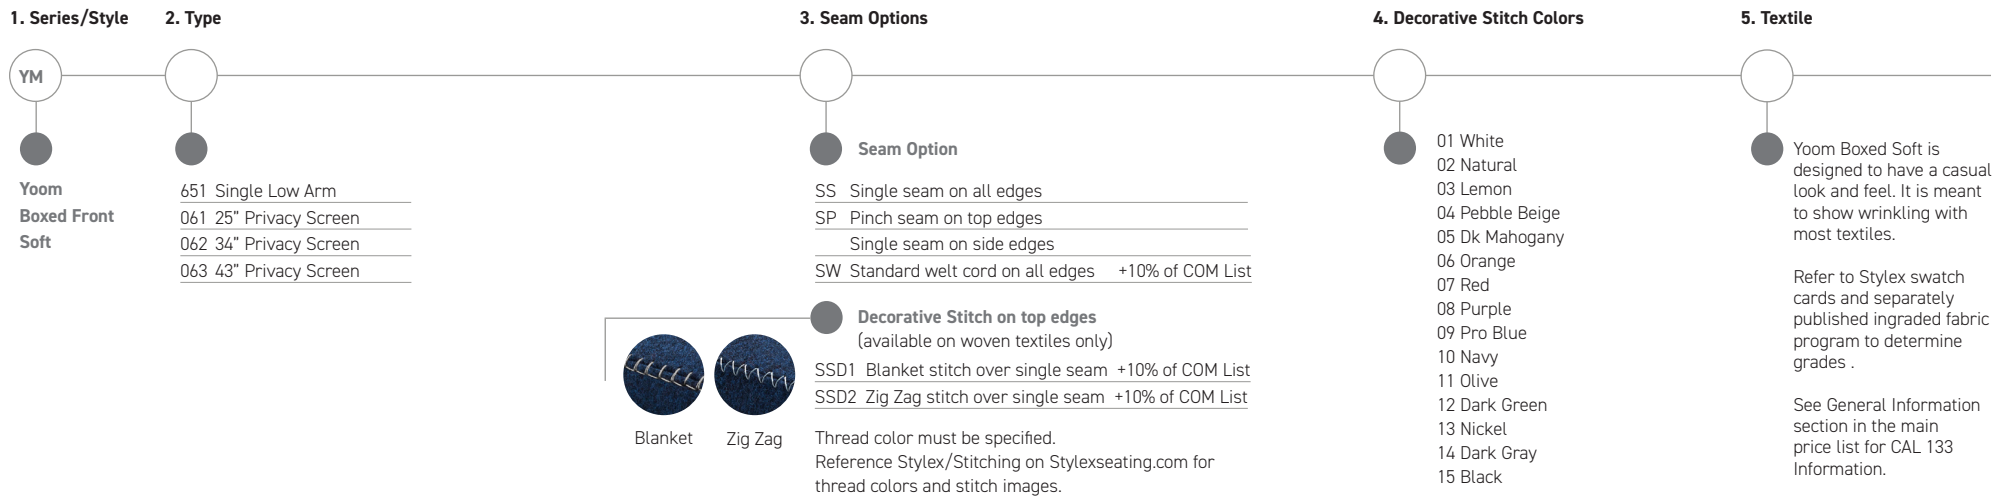

Series	Style	Type	Dimensions	Ydg.	Sq. ft.	C.O.M. Fabric Upholstery Grades													Leather Upholstery Grades					
							C.O.M	A	B	C	D	E	F	G	H	I	J	K	L	M	W	X	Y	E1	E2
Single Low Arm	YM	6	51	22"H x 10.375"D x 36.25"W	1.9	30	954	1,103	1,184	1,262	1,342	1,421	1,511	1,599	1,704	1,836	1,997	2,158	2,319	2,479	1,788	2,008	2,707	3,003	3,791
25" Privacy Screen	YM	0	61	45"H x 1.5"D x 25"W	2.2		1,049	1,221	1,314	1,405	1,497	1,591	1,692	1,796	1,913	2,069	2,254	2,440	2,623	2,809					
34" Privacy Screen	YM	0	62	45"H x 1.5"D x 34"W	3.0		1,349	1,579	1,706	1,828	1,953	2,079	2,217	2,354	2,517	2,726	2,978	3,229	3,476	3,726					
43" Privacy Screen	YM	0	63	45"H x 1.5"D x 43"W	3.0		1,649	1,940	2,098	2,250	2,409	2,567	2,741	2,915	3,119	3,382	3,699	4,015	4,326	4,641					

To Order Follow Steps 1-5