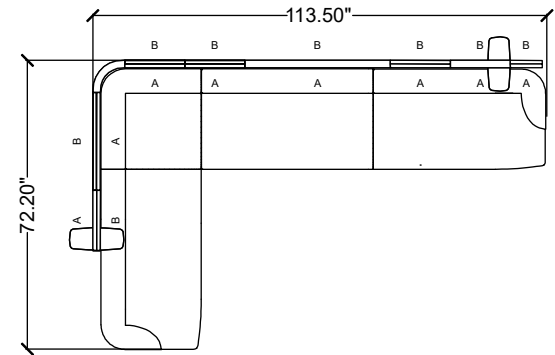

stylex

LUNA 04

Materials priced in Grade B Fabric. This specification is for budget purposes and reflects list pricing.

stylex

LUNA 04

LINE	PART NUMBER	PART DESCRIPTION	QTY	LIST	EXT. LIST
1	LNE21H43	Luna, Elevated, Arm Left, High Back, 43in Long, Standard Uph	1	\$3,772.00	\$3,772.00
2	LNE41H25	Luna, Elevated, Round Inside Corner, High Back, Standard Uph	1	\$2,800.00	\$2,800.00
3	LNE11H43	Luna, Elevated, Standard, High Back, 43in Long, Standard Uph	1	\$3,221.00	\$3,221.00
4	LNE22H45	Luna, Elevated, Arm Right, High Back, 45in Long, Standard Uph	1	\$3,772.00	\$3,772.00
5	STU01H59W15	Still Screens, Upholstered Screen, Height 59" Width 15"	2	\$1,157.00	\$2,314.00
6	STU01H59W24	Still Screens, Upholstered Screen, Height 59" Width 24"	1	\$1,504.00	\$1,504.00
7	STW01H48W15	Still Screens, Wood Screen, Height 48" Width 15"	1	\$1,394.00	\$1,394.00
8	STW01H59W36	Still Screens, Wood Screen, Height 59" Width 36"	1	\$2,819.00	\$2,819.00
9	STW02H59	Still Screens, Wood 90 degree Corner, Height 59"	1	\$1,245.00	\$1,245.00
10	STU02H59W15	Still Screens, Upholstered Transition, Radius, Height 59" Width 15"	1	\$1,157.00	\$1,157.00
11	STU02H59W15	Still Screens, Upholstered Transition, Radius, Height 59" Width 15"	1	\$1,157.00	\$1,157.00
12	STU10H48	Still Screens, Upholstered End Cap, Radius, Height 48"	1	\$715.00	\$715.00
13	STB01	Still Screens, Small Base	2	\$123.00	\$246.00