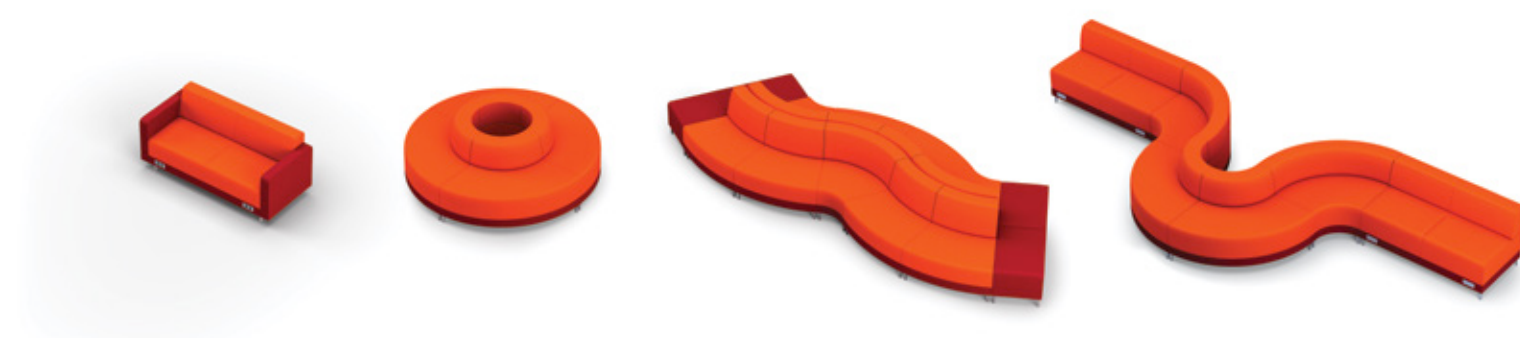

Share_2017

New shapes for tomorrow's workspace.

The collaborative workspace evolves again. More curves, a taller back—and more inspiration for designing an organically interactive, exceptionally productive office.

Share Radius and Banquette

Activity-based, modular seating system

Share has evolved to embrace two significant new directions: banquette-height backs and curved units. The first allows for greater privacy and more precise delineation of space. The second offers broader creativity for unusual spaces where imaginative answers are required.

All Share components can now be successfully combined to provide optimum flexibility. The choice of lounge or task height seating, in conjunction with straight, curved, and banquette backs means that there is always a creative, collaborative solution with Share.