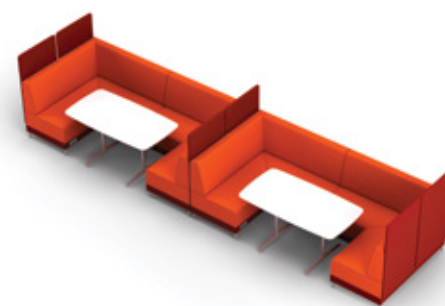

Share_2017

New shapes for tomorrow's workspace.

The collaborative workspace evolves again. More curves, a taller back—and more inspiration for designing an organically interactive, exceptionally productive office.

Share Radius and Banquette

Activity-based, modular seating system

Share has evolved to embrace two significant new directions: banquette-height backs and curved units. The first allows for greater privacy and more precise delineation of space. The second offers broader creativity for unusual spaces where imaginative answers are required.

All Share components can now be successfully combined to provide optimum flexibility. The choice of lounge or task height seating, in conjunction with straight, curved, and banquette backs means that there is always a creative, collaborative solution with Share.