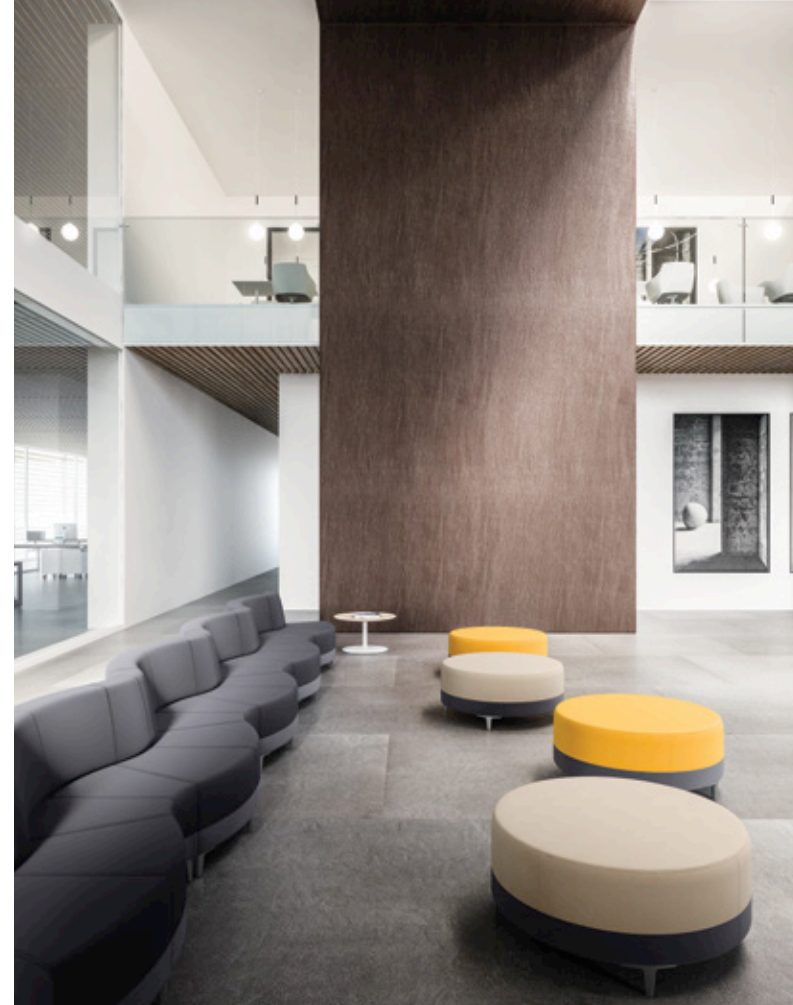

Share_2017

New shapes for tomorrow's workspace.

The collaborative workspace evolves again. More curves, a taller back—and more inspiration for designing an organically interactive, exceptionally productive office.

Share Radius and Banquette

Activity-based, modular seating system

Share has evolved to embrace two significant new directions: banquette-height backs and curved units. The first allows for greater privacy and more precise delineation of space. The second offers broader creativity for unusual spaces where imaginative answers are required.

All Share components can now be successfully combined to provide optimum flexibility. The choice of lounge or task height seating, in conjunction with straight, curved, and banquette backs means that there is always a creative, collaborative solution with Share.