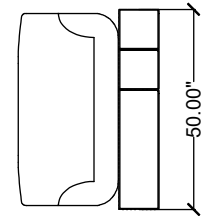

stylex

VINA 03

Materials priced in Grade B Fabric. This specification is for budget purposes and reflects list pricing.

VINA 03

LINE	PART NUMBER	PART DESCRIPTION	QTY	LIST	EXT. LIST
1	LNP21L55	Luna, Plinth, Arm Left, Low Back, 55in Long, Standard Uph	1	\$4,944.00	\$4,944.00
2	LNP22L55	Luna, Plinth, Arm Right, Low Back, 55in Long, Standard Uph	1	\$4,944.00	\$4,944.00
3	LNP23L48	Luna, Plinth, Arm Both, Low Back, 48in Long, Standard Uph	1	\$5,469.00	\$5,469.00
4	VNP102035	Vina, Planter, Double, 10D x 20W, 35H	1	\$1,805.00	\$1,805.00
5	VNP103035	Vina, Planter, Triple, 10D x 30W, 35H	2	\$2,153.00	\$4,306.00
6	VNS103016	Vina, Surface, 10D x 30W, 16.5H	2	\$1,800.00	\$3,600.00
7	VNS103035	Vina, Surface, 10D x 30W, 35H	3	\$2,675.00	\$8,025.00
				Quote Total:	\$33,093.00