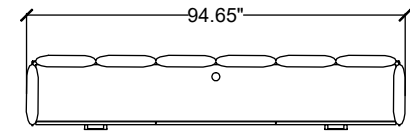

stylex

AMBI 04

Materials priced in Grade B Fabric. This specification is for budget purposes and reflects list pricing.

AMBI 04

| LINE | PART NUMBER | PART DESCRIPTION | QTY | LIST | EXT. LIST |
|------|----------------|---|-----|---------------------|--------------------|
| 1 | CARDB14T3600LM | Cala, Coffee, 14H, Round, 36 Dia, Laminate | 1 | \$2,277.00 | \$2,277.00 |
| 2 | CARDB26T2000MT | Cala, Laptop, 26H, Round, 20 Dia, Metal | 1 | \$1,293.00 | \$1,293.00 |
| 3 | AMACC1 | Ambi, Coat Hook Single | 1 | \$68.00 | \$68.00 |
| 4 | AMLG30HB15 | Ambi, Lounge, Triple Sofa, High Screen, 15in End Screen, Standard Uph | 2 | \$10,331.00 | \$20,662.00 |
| 5 | AMMW90 | Ambi, Media Wall, 90W | 1 | \$10,950.00 | \$10,950.00 |
| | | | | Quote Total: | \$35,250.00 |