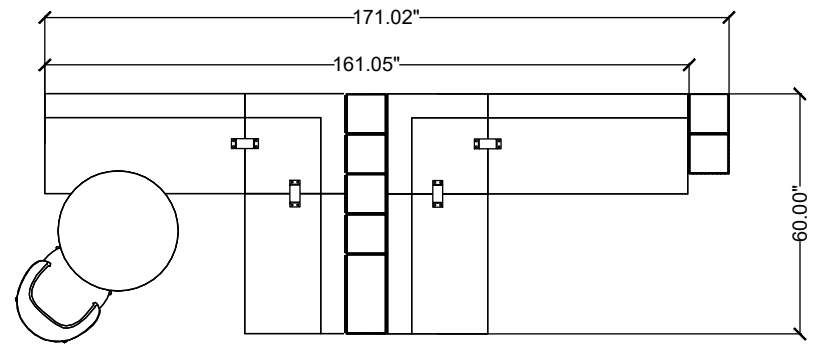

stylex

VINA 10

Materials priced in Grade B Fabric. This specification is for budget purposes and reflects list pricing.

VINA 10

LINE	PART NUMBER	PART DESCRIPTION	QTY	LIST	EXT. LIST
1	AL11110	Anla, Armless, Standard Upholstery, Four Leg Aluminum	1	$1,568.00	$1,568.00
2	CARDB29T3000LM	Cala, Café, 29H, Round, 30 Dia, Laminate	1	$2,883.00	$2,883.00
3	LNP11L50	Luna, Plinth, Standard, Low Back, 50in Long, Standard Uph	1	$4,071.00	$4,071.00
4	LNP11L35	Luna, Plinth, Standard, Low Back, 35in Long, Standard Uph	1	$3,363.00	$3,363.00
5	LNP42L25	Luna, Plinth, Square Inside Corner, Low Back, Standard Uph	2	$3,421.00	$6,842.00
6	LNP11L50	Luna, Plinth, Standard, Low Back, 50in Long, Standard Uph	1	$4,071.00	$4,071.00
7	LNP11L35	Luna, Plinth, Standard, Low Back, 35in Long, Standard Uph	1	$3,363.00	$3,363.00
8	VNP101024	Vina, Planter, Single, 10D x 10W, 24H	1	$1,022.00	$1,022.00
9	VNP104035	Vina, Planter, Quad, 10D x 40W, 35H	1	$2,699.00	$2,699.00
10	VNS101016	Vina, Surface, 10D x 10W, 16.5H	1	$1,136.00	$1,136.00
11	VNT102035	Vina, Tray Surface, 10D x 20W, 35H	1	$1,862.00	$1,862.00
				Quote Total:	$32,880.00